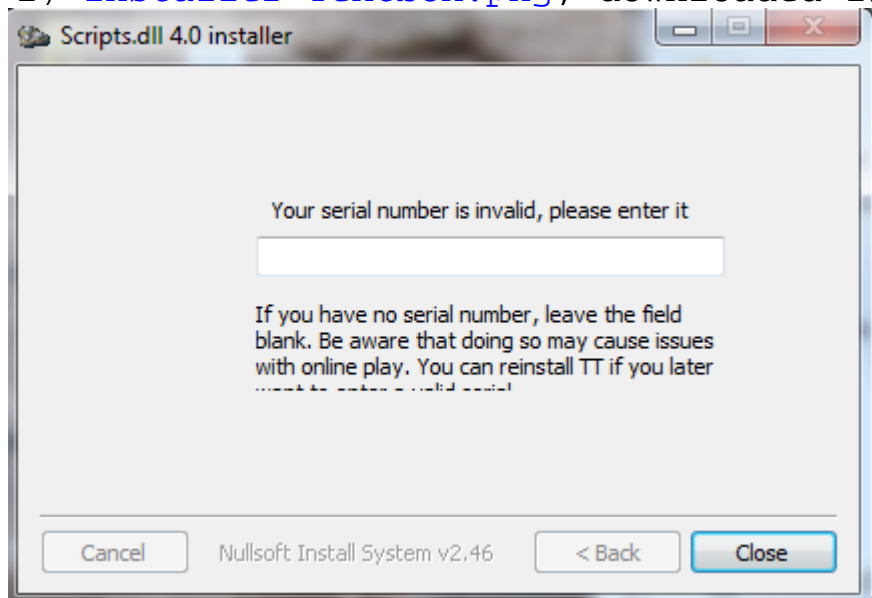


Subject: TT Beta 2 Installer Text Cut Off

Posted by [Jerad2142](#) on Sun, 20 Nov 2011 22:49:40 GMT

[View Forum Message](#) <> [Reply to Message](#)

At least on screens that run 1280x800 resolution, the cd key text box is to small for its message:

File Attachments

1) [Installer Textbox.png](#), downloaded 193 times

Subject: Re: TT Beta 2 Installer Text Cut Off

Posted by [StealthEye](#) on Mon, 21 Nov 2011 00:37:50 GMT

[View Forum Message](#) <> [Reply to Message](#)

It's already fixed.

Quote:[FIXED] - The text underneath "enter your serial" is cut off in the installer. hereBug tracker
