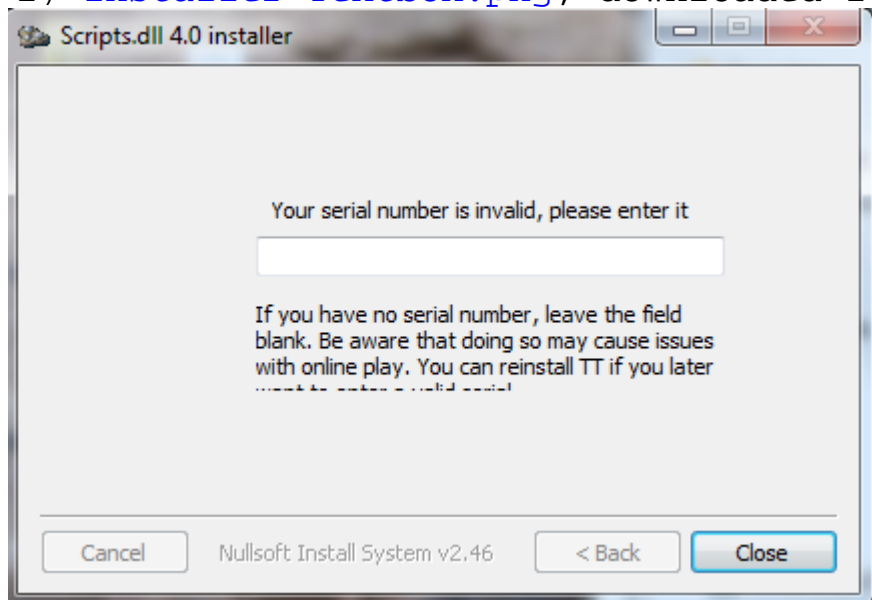

Subject: TT Beta 2 Installer Text Cut Off

Posted by [Jerad2142](#) on Sun, 20 Nov 2011 22:49:40 GMT

[View Forum Message](#) <> [Reply to Message](#)

At least on screens that run 1280x800 resolution, the cd key text box is to small for its message:

File Attachments

1) [Installer Textbox.png](#), downloaded 208 times

Subject: Re: TT Beta 2 Installer Text Cut Off

Posted by [StealthEye](#) on Mon, 21 Nov 2011 00:37:50 GMT

[View Forum Message](#) <> [Reply to Message](#)

It's already fixed.

Quote:[FIXED] - The text underneath "enter your serial" is cut off in the installer. hereBug tracker

---