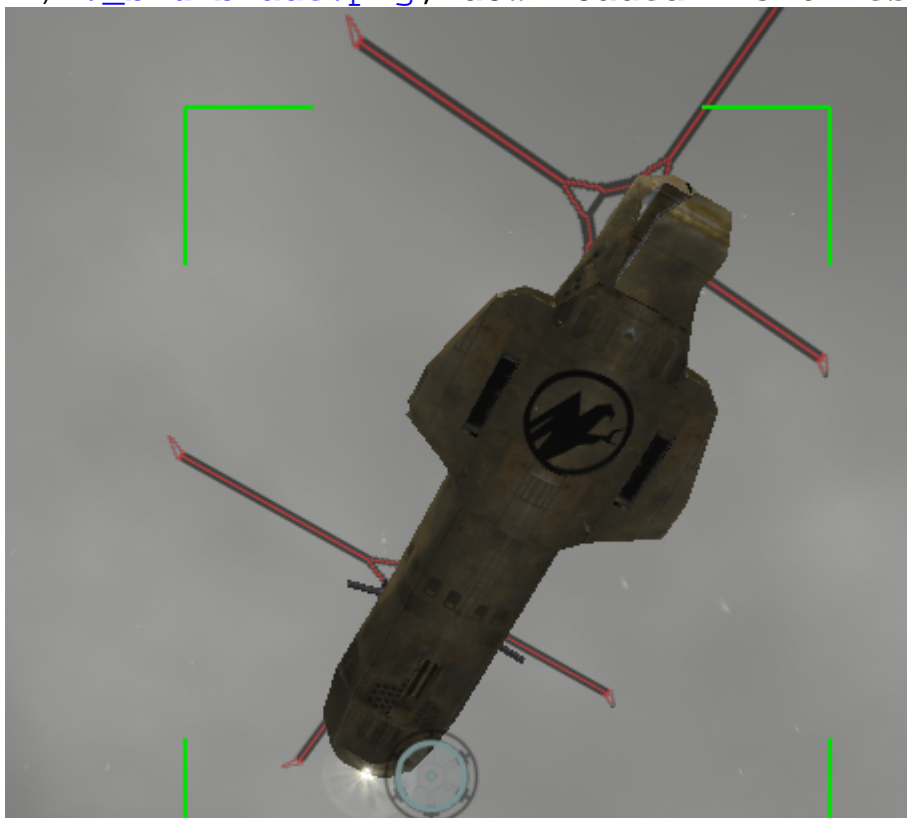


Subject: [Skin]Blurblade

Posted by [zeratul](#) on Sun, 18 Apr 2010 06:54:25 GMT

[View Forum Message](#) <> [Reply to Message](#)

random idea... thinking about making an apache, orca and transport to match

the points at the end of the blades in the ss are different from the ones now... just picture them facing the opposite direction... i will get new ss if needed

comments

File Attachments

1) [V_blurblade.png](#), downloaded 723 times

2) [v_blurblade.dds](#), downloaded 210 times
