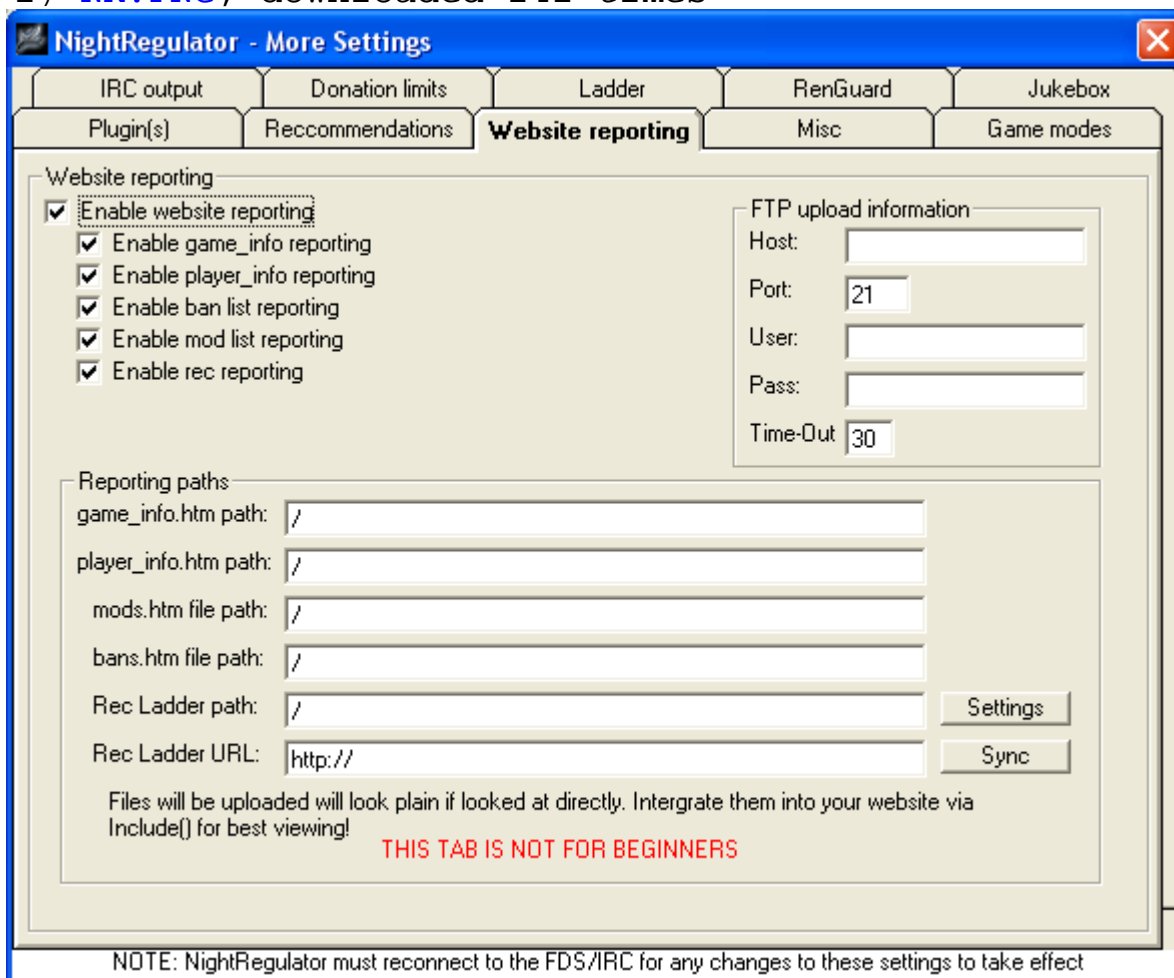

1) [NR.PNG](#), downloaded 241 times

Subject: Re: NR Question
Posted by [wittebolx](#) on Fri, 19 Dec 2008 08:56:05 GMT
[View Forum Message](#) <> [Reply to Message](#)

did you see the text "THIS TAB IS NOT FOR BEGINNERS"