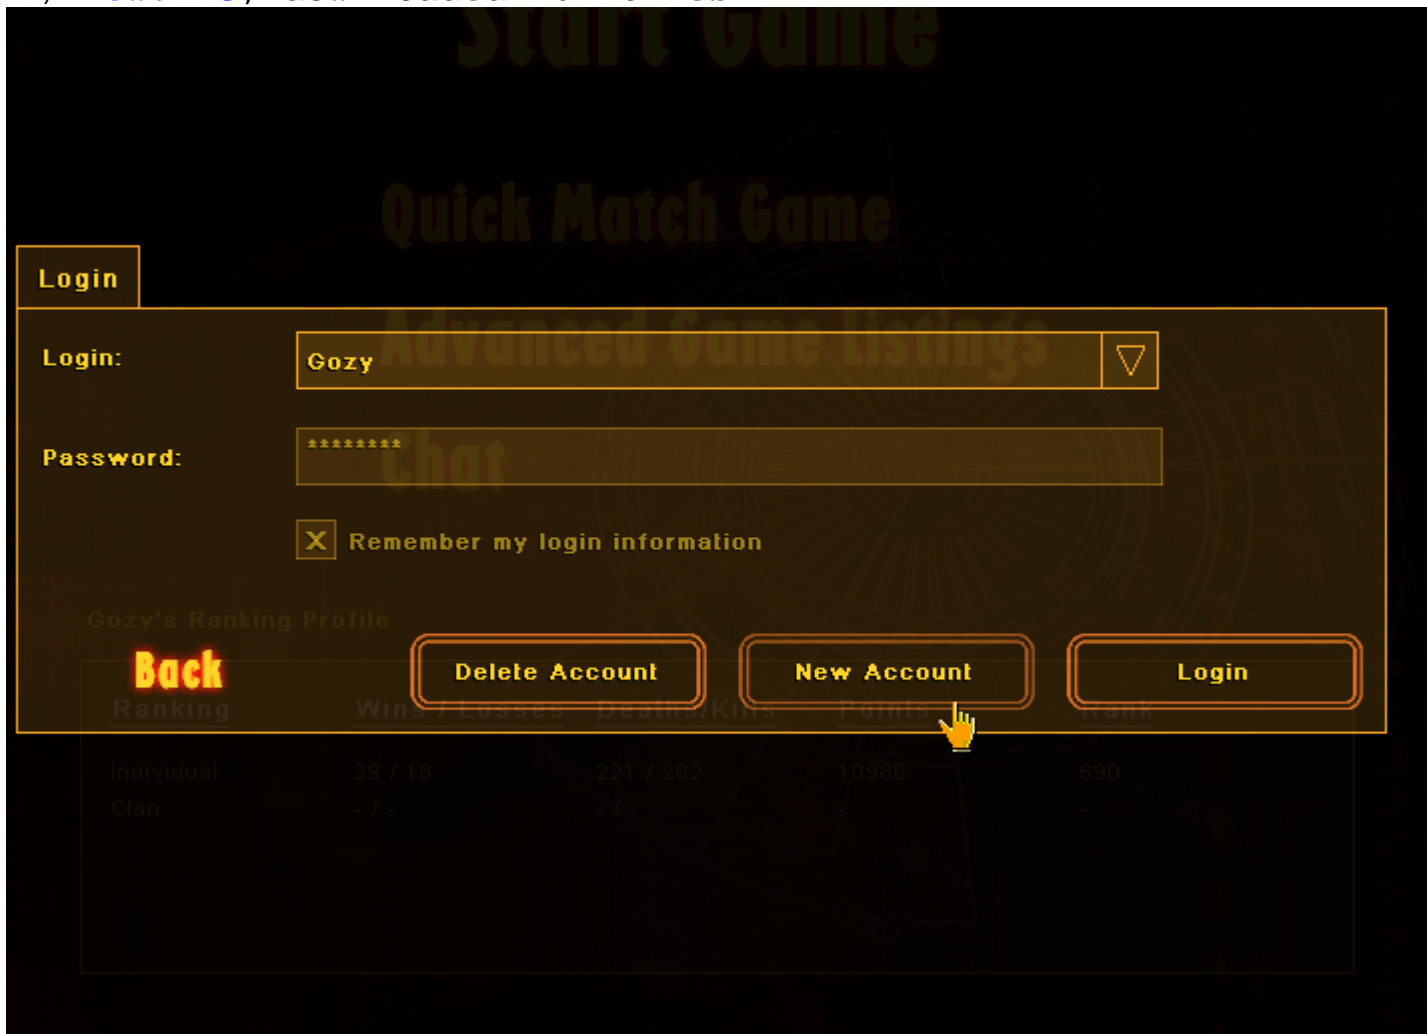


Subject: Where does the "new account" button link to?

Posted by [Goztow](#) on Fri, 09 May 2008 16:44:05 GMT

[View Forum Message](#) <> [Reply to Message](#)

Where does the "new account" button link to:

Please give me an as complete weblink as possible.

File Attachments

1) [new.PNG](#), downloaded 261 times

Subject: Re: Where does the "new account" button link to?

Posted by [CarrierII](#) on Fri, 09 May 2008 17:34:06 GMT

[View Forum Message](#) <> [Reply to Message](#)

I can't tell you, my copy of ren crashes if I click that button.

Subject: Re: Where does the "new account" button link to?

Posted by [TD](#) on Fri, 09 May 2008 17:51:00 GMT

[View Forum Message](#) <> [Reply to Message](#)

CarrierII wrote on Fri, 09 May 2008 19:34I can't tell you, my copy of ren crashes if I click that button.

My Renegade crashes as well, I think the newest scripts (maybe older versions as well) fucked something up. Though I never use it anyway.