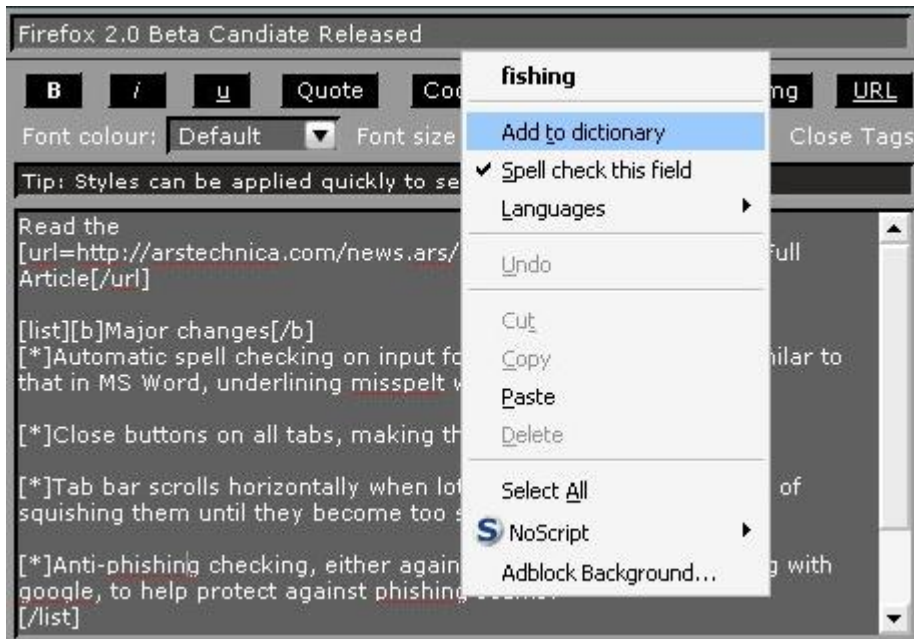

Subject: Re: Firefox 2.0 Beta Candidate Released
Posted by [Dave Anderson](#) on Mon, 10 Jul 2006 21:37:23 GMT
[View Forum Message](#) <> [Reply to Message](#)

Neato! I will check this out.