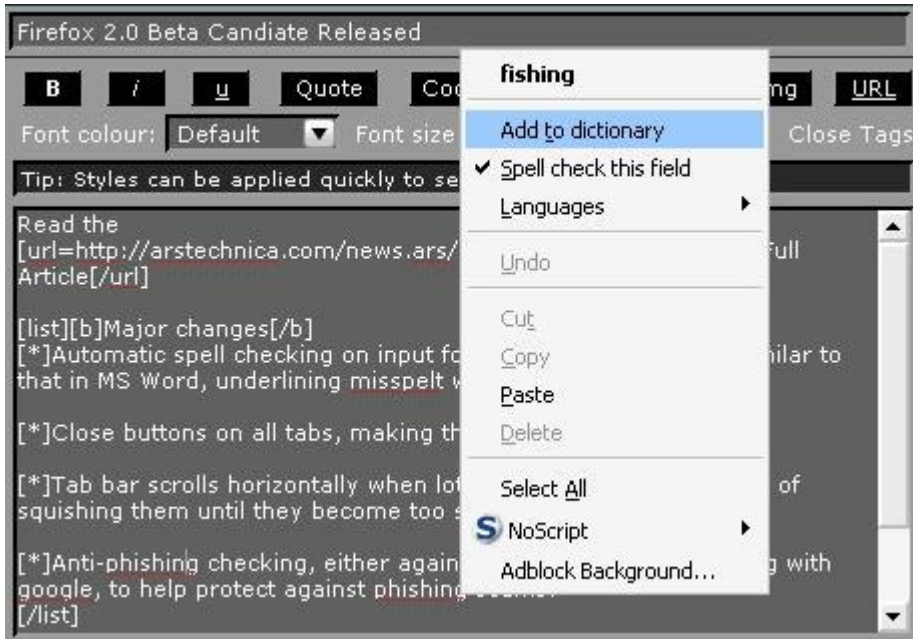

Subject: Re: Firefox 2.0 Beta Candidate Released
Posted by [Dave Anderson](#) on Mon, 10 Jul 2006 21:37:23 GMT
[View Forum Message](#) <> [Reply to Message](#)

Neato! I will check this out.