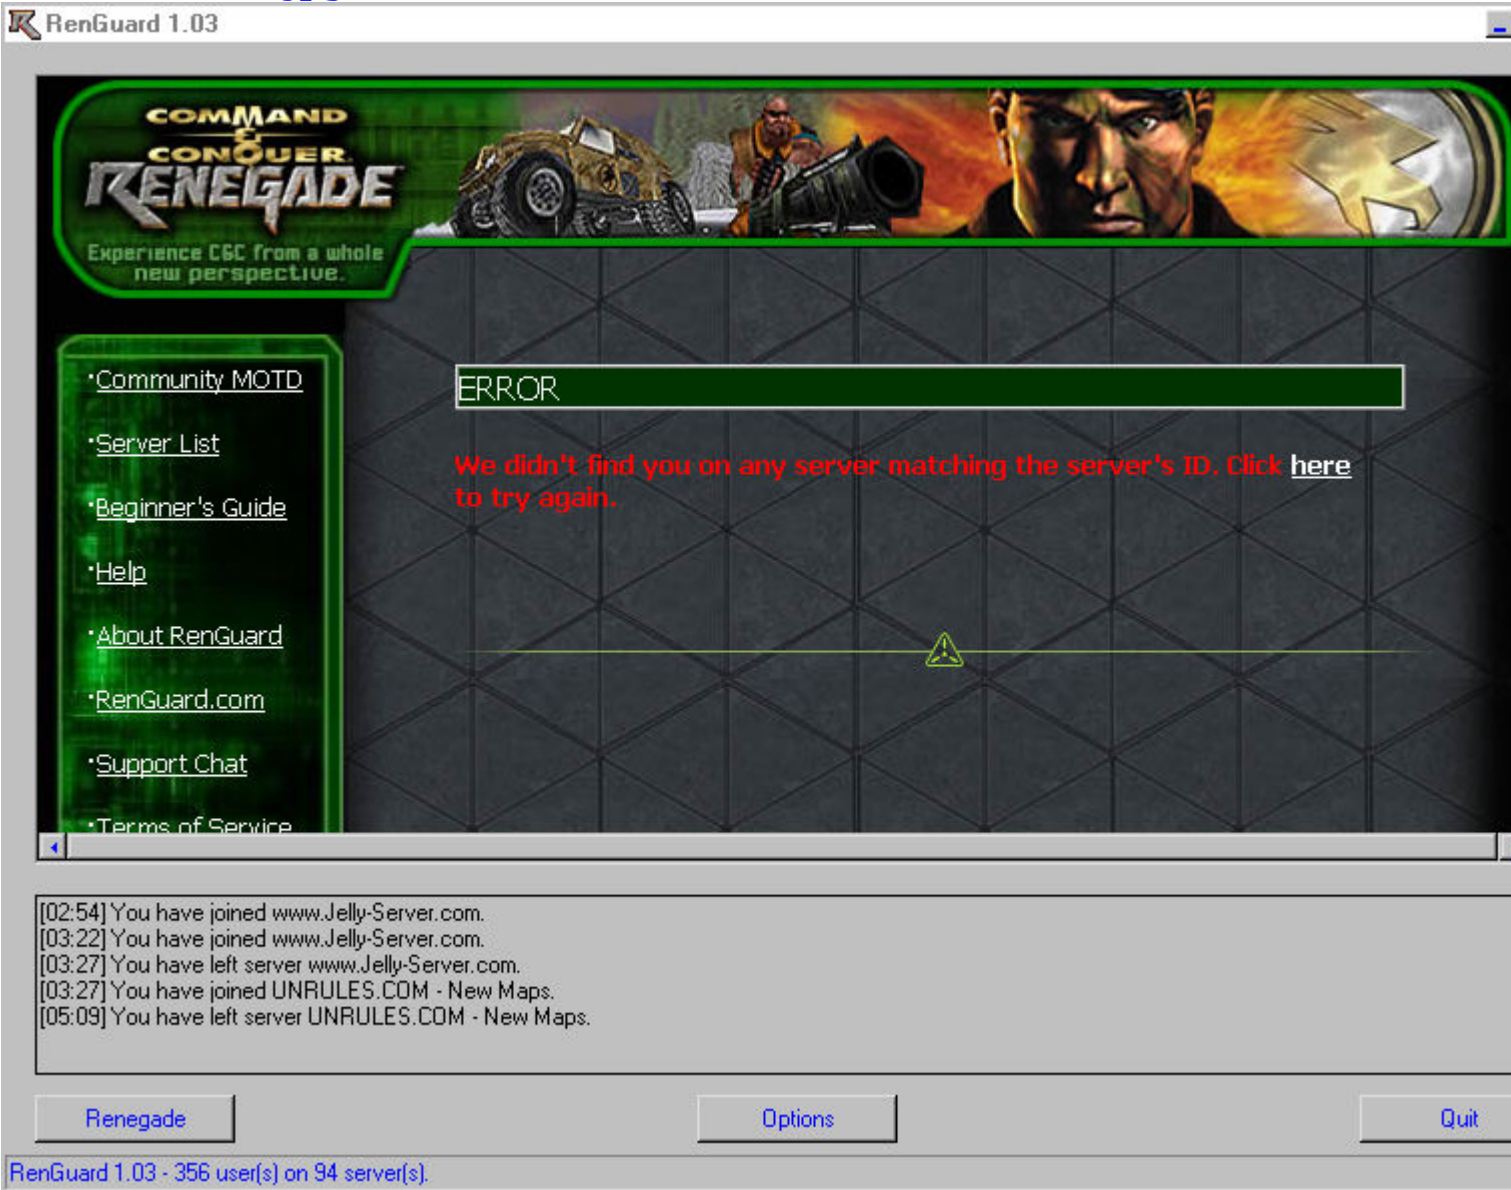

Subject: RG didn't find me on any server matching the server ID???
Posted by [EA-DamageEverything](#) on Wed, 14 Sep 2005 05:50:44 GMT
[View Forum Message](#) <> [Reply to Message](#)

Today I got this error.

EDIT= i must add that my game crashed to the desktop and then I saw this RG Screen content.

File Attachments

1) [RGeError4.jpg](#), downloaded 206 times

Subject: Re: RG didn't find me on any server matching the server ID???
Posted by [mac](#) on Wed, 14 Sep 2005 07:52:22 GMT
[View Forum Message](#) <> [Reply to Message](#)