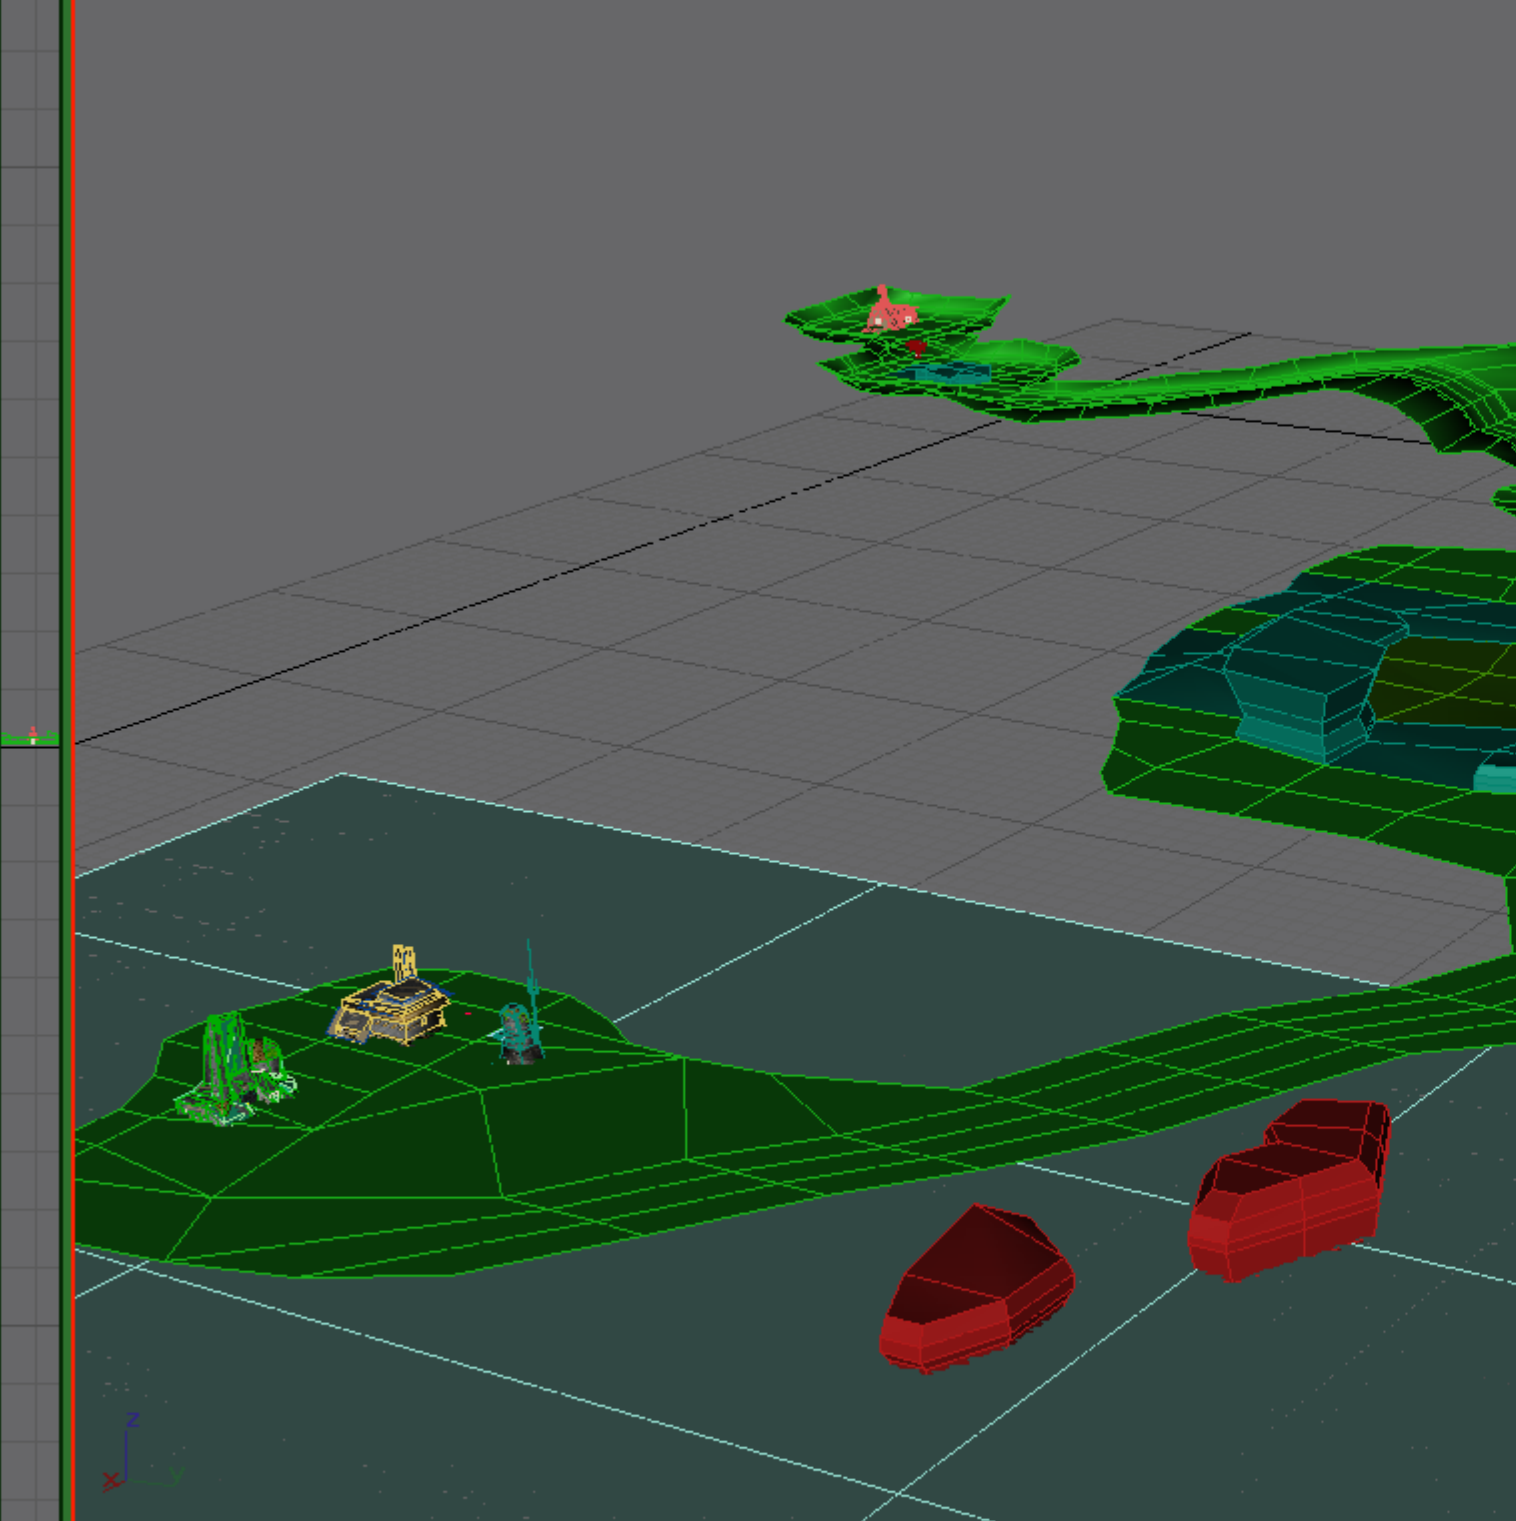


Subject: Re: Coopmap lhavenoname
Posted by [renalpha](#) on Tue, 24 May 2011 20:49:10 GMT
[View Forum Message](#) <> [Reply to Message](#)

further progress

File Attachments

1) [coopmap6.png](#), downloaded 533 times

Top Front

Left Perspective

< 0 / 100 >

5 10 15 20 25 30 35 40 45 50

None Selected

Click and drag to select and move objects.