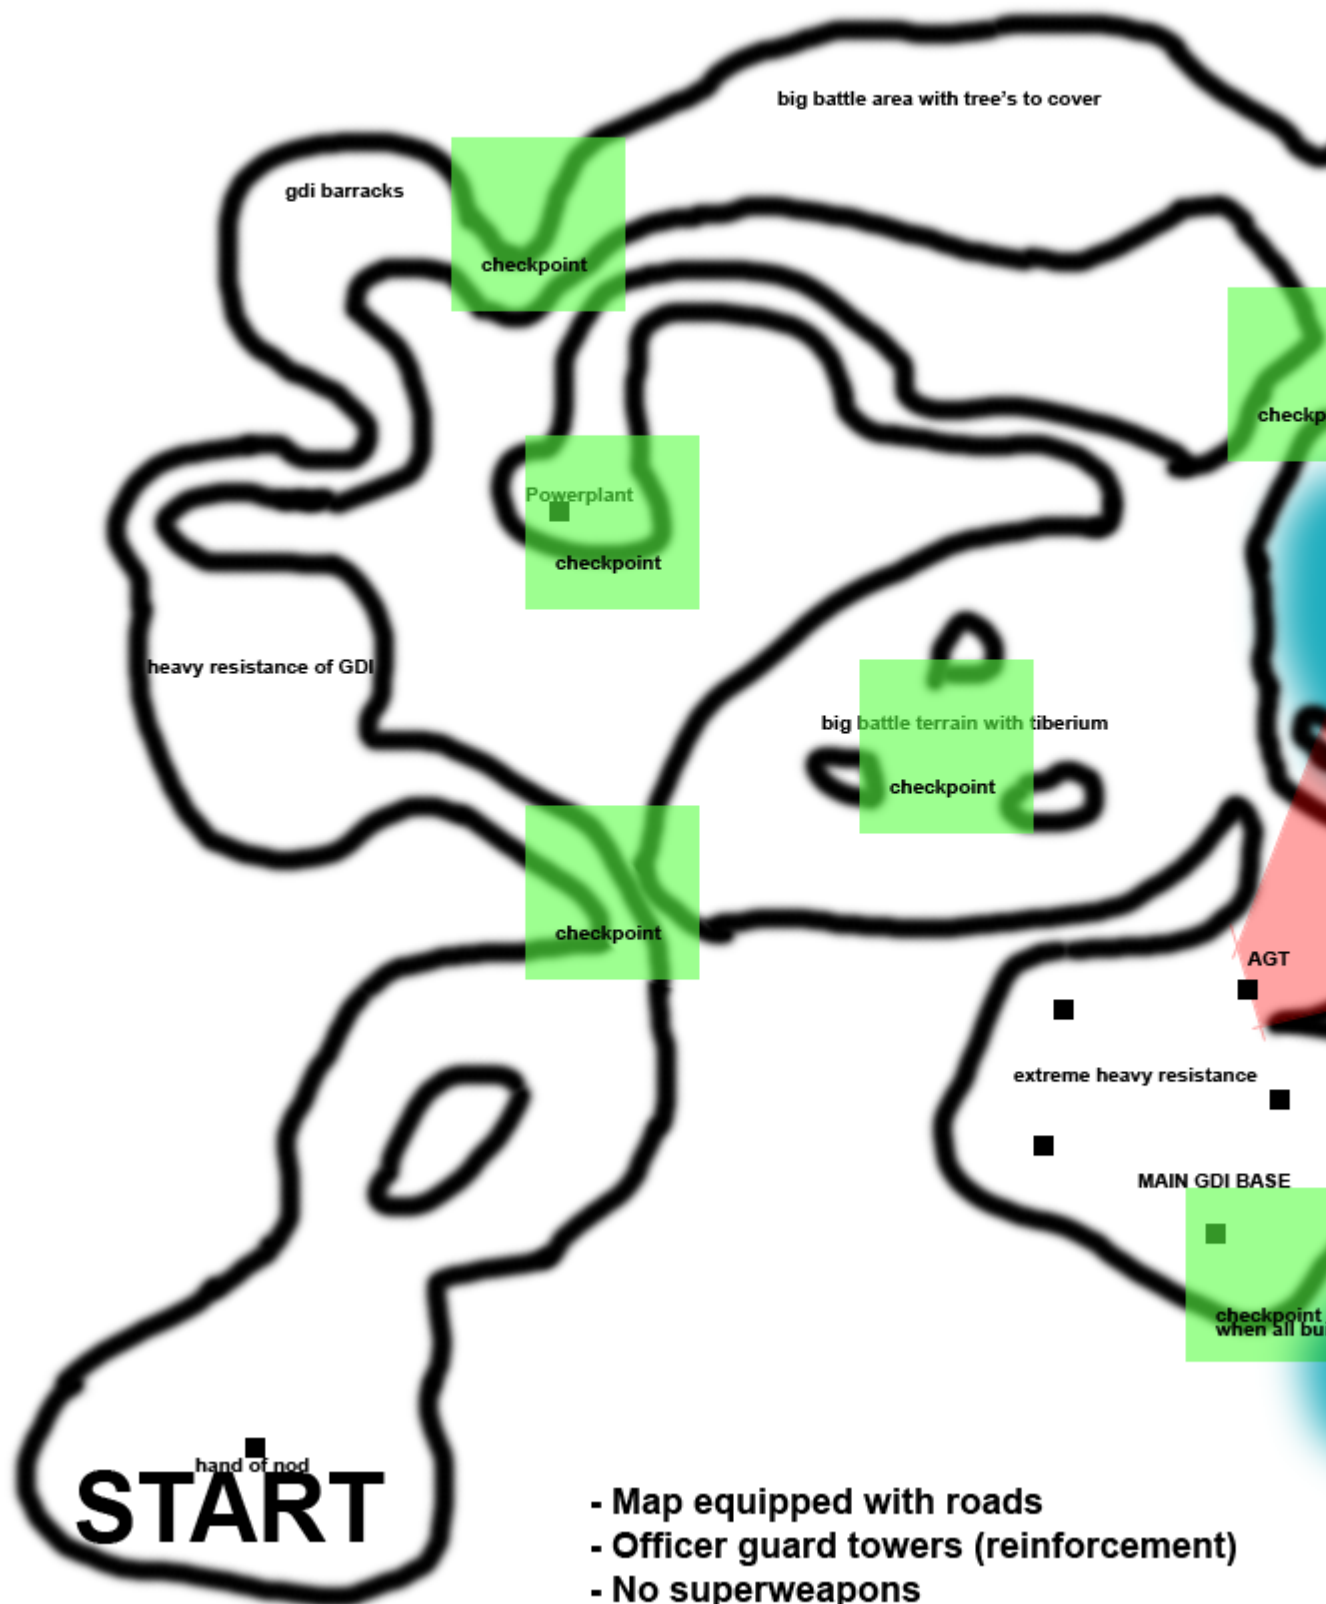

### File Attachments

1) [coopmapcomingsoon.png](#), downloaded 337 times

An enemy GDI base has been spotted in this sector.  
This zone is essential for deploying a NOD base.

- Map equipped with roads
- Officer guard towers (reinforcement)
- No superweapons
- Enemy airstrikes

2) [coopmap.png](#), downloaded 339 times