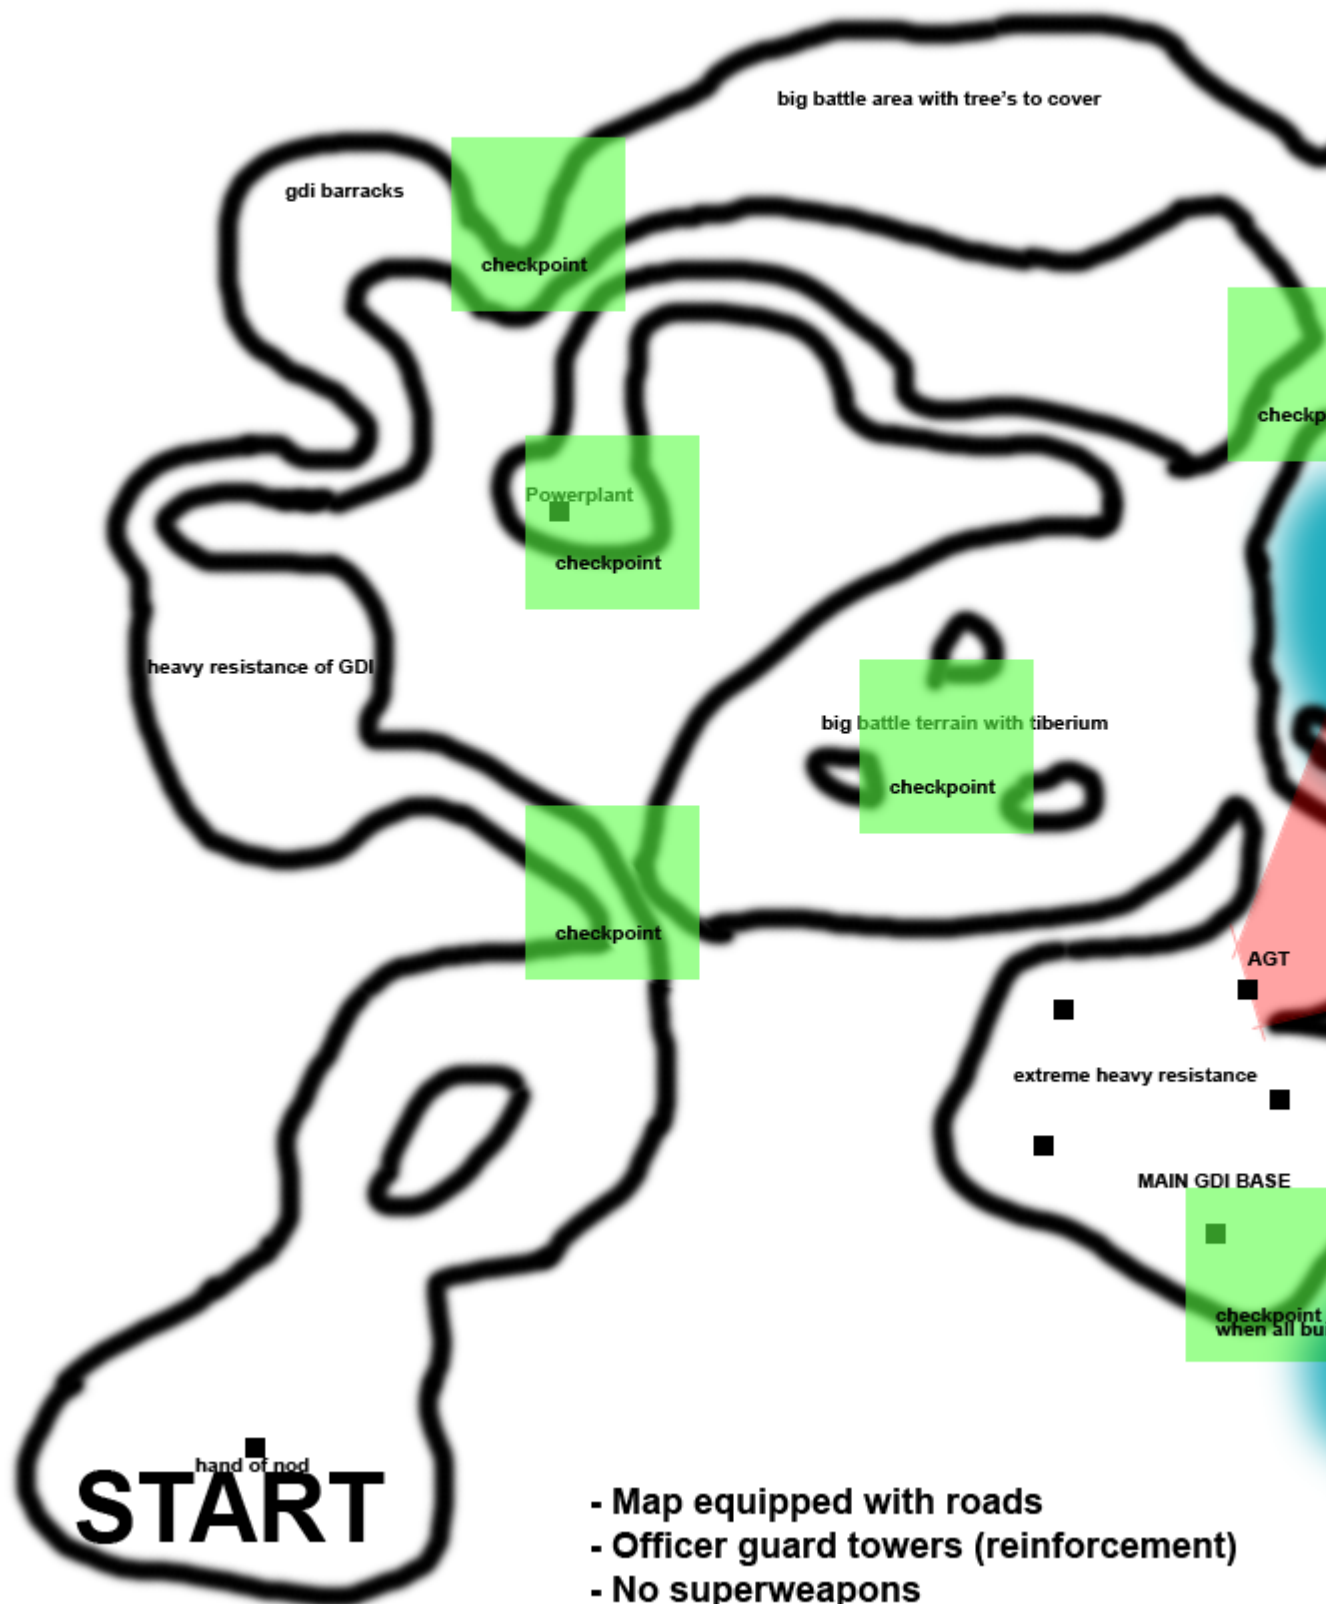

Subject: Coopmap lhavenoname
Posted by [renalpha](#) on Mon, 23 May 2011 12:29:48 GMT
[View Forum Message](#) <> [Reply to Message](#)

Its a wip.

File Attachments

1) [coopmapcomingsoon.png](#), downloaded 755 times

An enemy GDI base has been spotted in this sector.
This zone is essential for deploying a NOD base.

- Map equipped with roads
- Officer guard towers (reinforcement)
- No superweapons
- Enemy airstrikes

2) [coopmap.png](#), downloaded 727 times