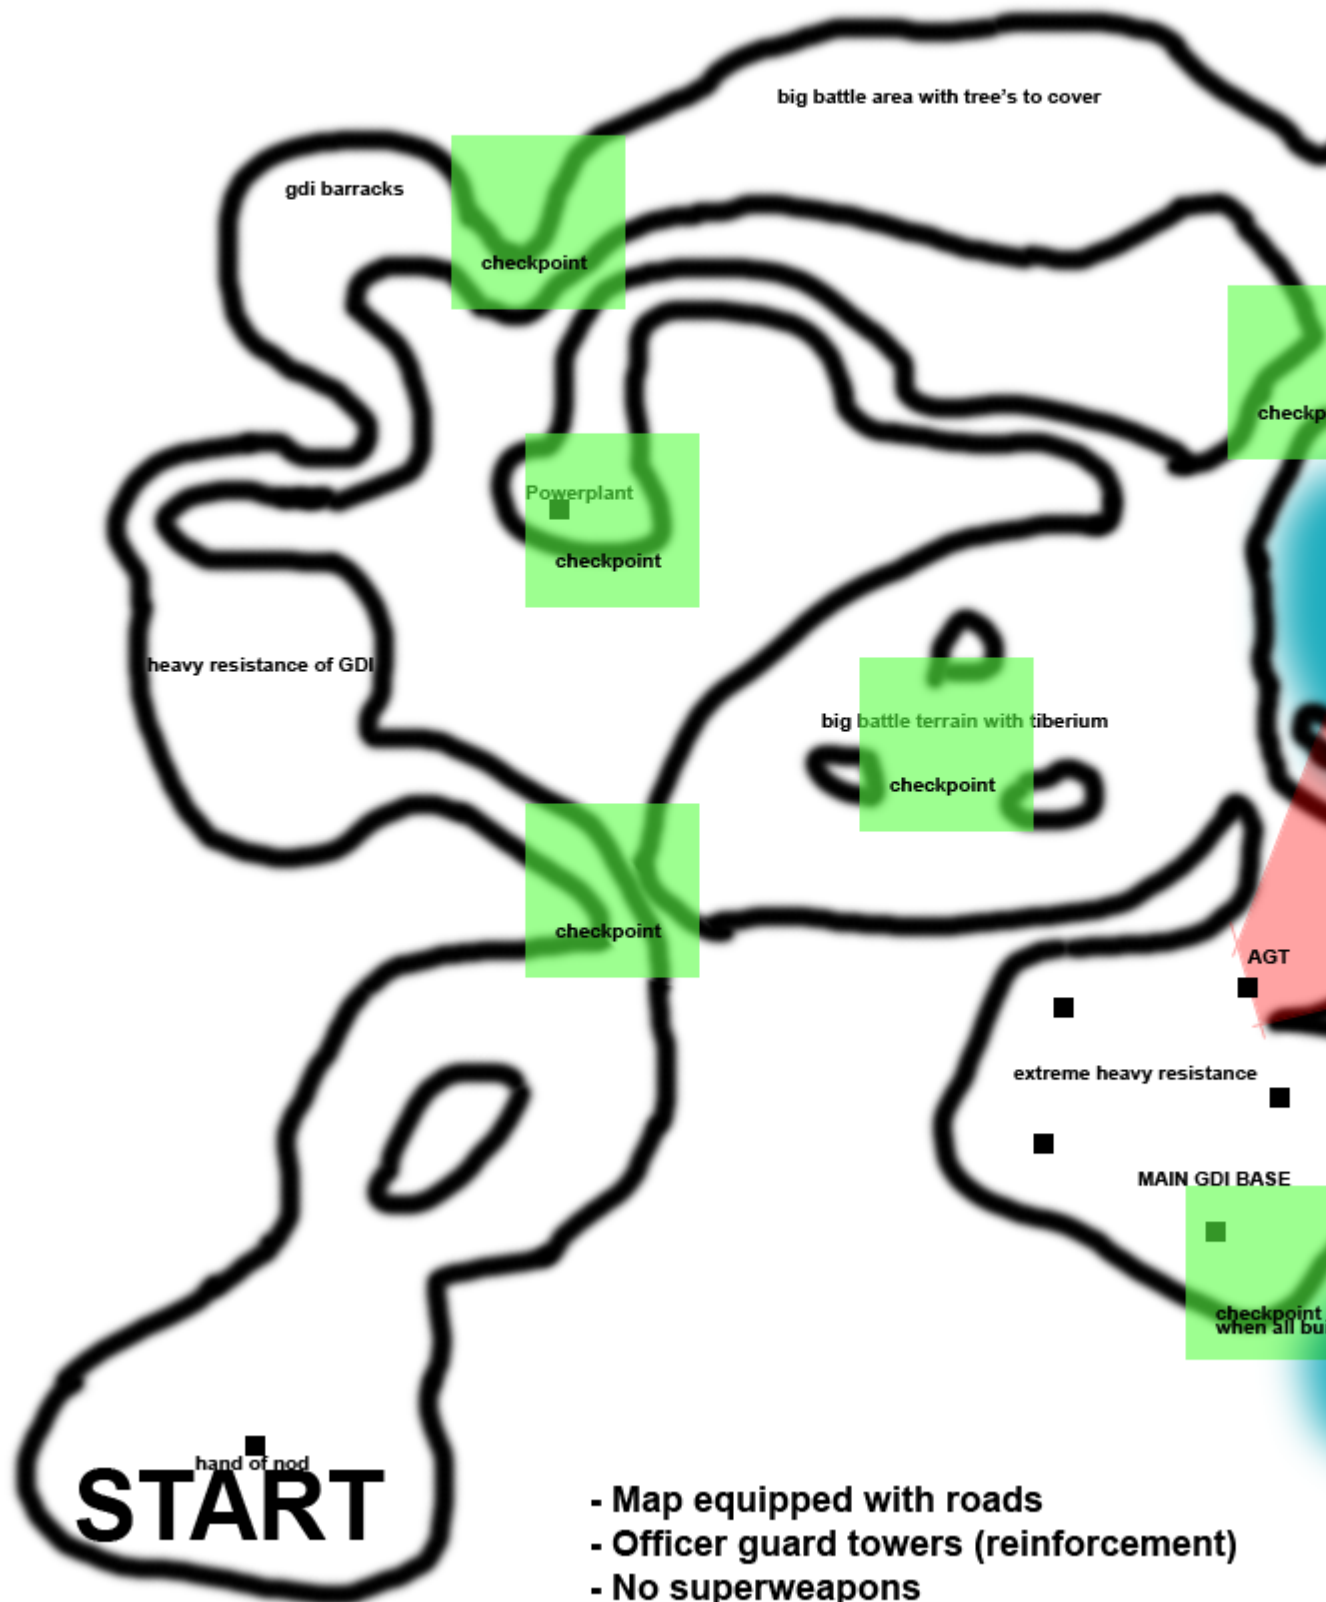

### File Attachments

1) [coopmapcomingsoon.png](#), downloaded 754 times

An enemy GDI base has been spotted in this sector.  
 This zone is essential for deploying a NOD base.

- Map equipped with roads
- Officer guard towers (reinforcement)
- No superweapons
- Enemy airstrikes

2) [coopmap.png](#), downloaded 726 times