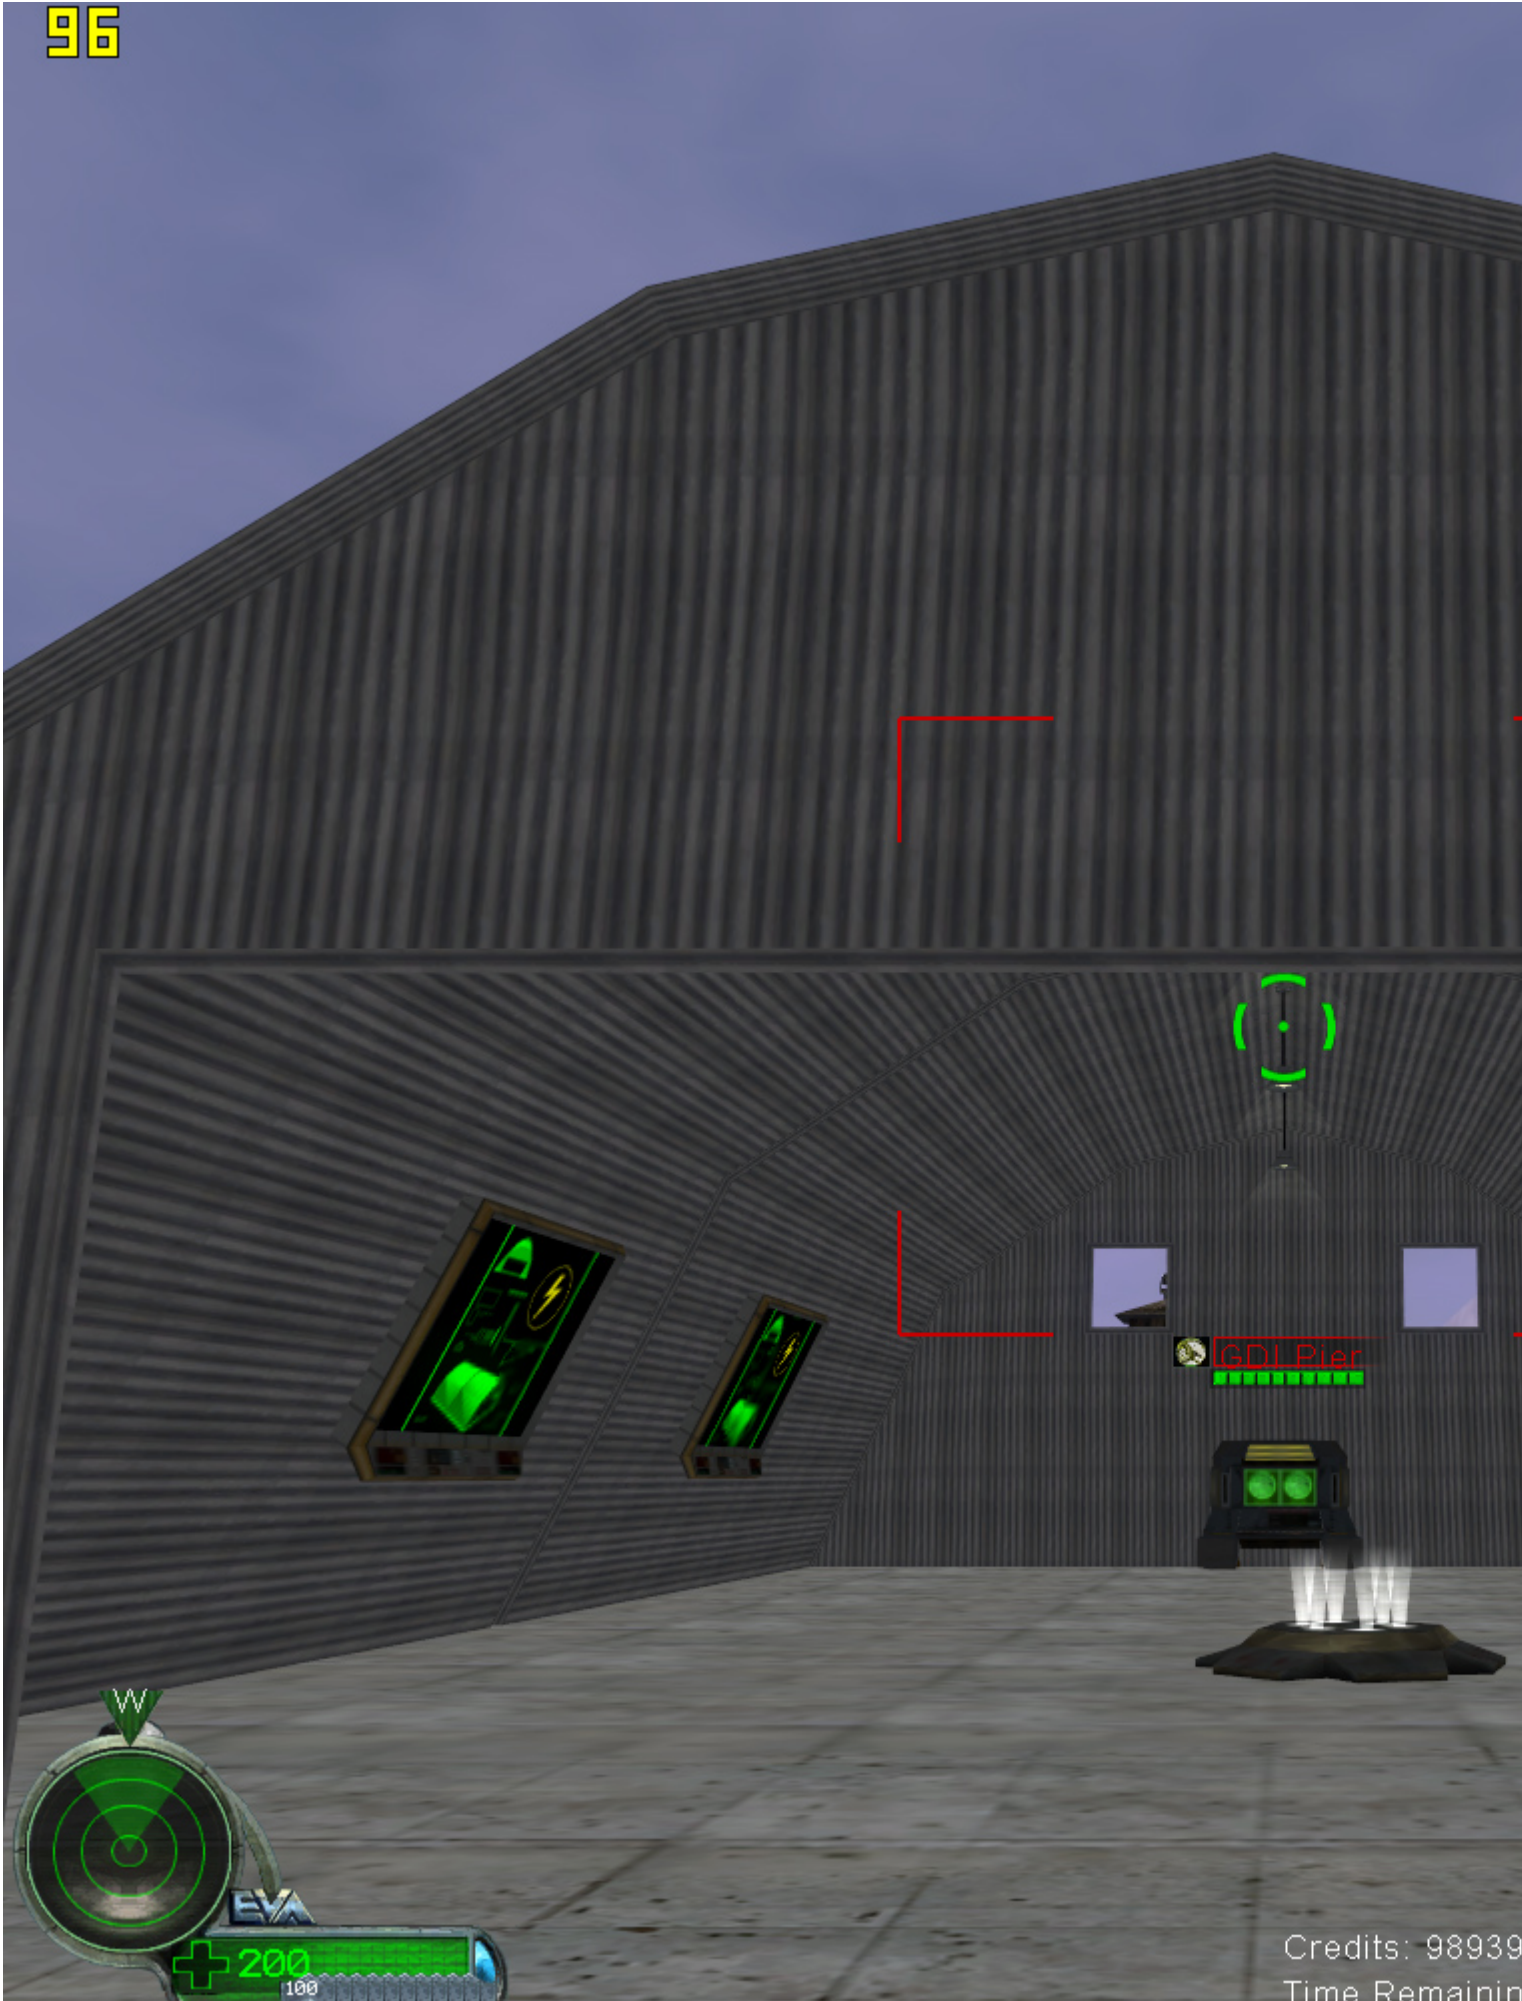


Subject: Some pics from WW Museum Mod 0.3b comming soon...

Posted by [rrutk](#) on Thu, 22 Jan 2009 01:46:40 GMT

[View Forum Message](#) <> [Reply to Message](#)

Some pics from WW Museum Mod 0.3b comming soon...

here you see the GDI Pier for Naval Units...

I buildt it from the SP Nod Pier...

File Attachments

1) [ScreenShot01.jpg](#), downloaded 981 times

2) [ScreenShot02.jpg](#), downloaded 972 times

GDI Pier

PC1

Credits: 99631
Time Remaining