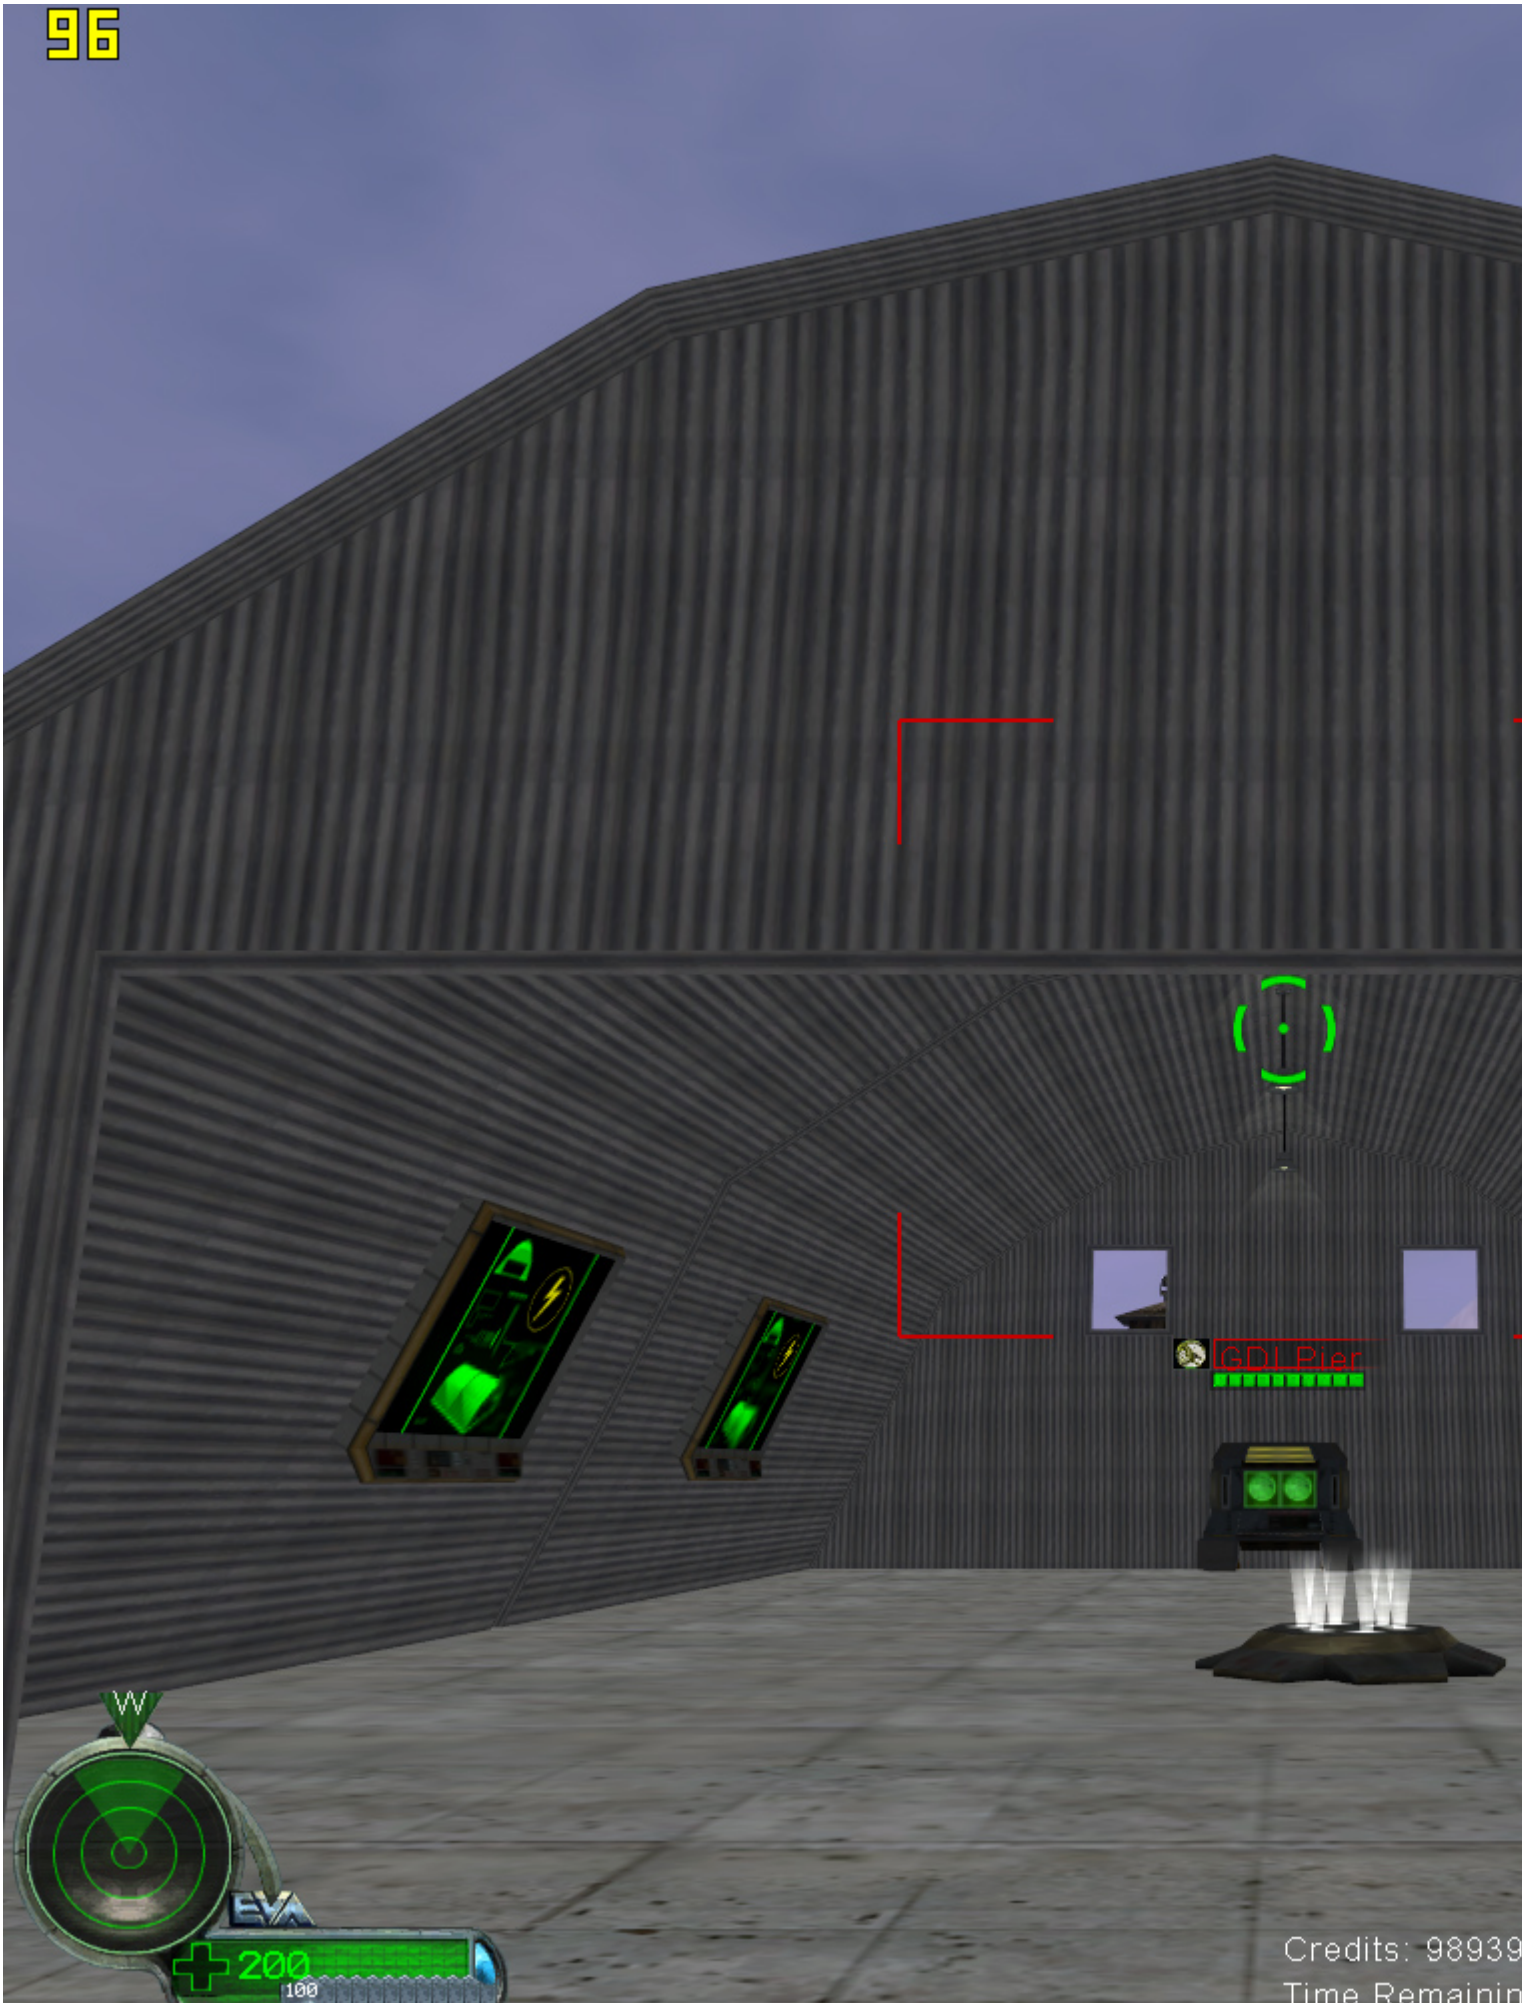

here you see the GDI Pier for Naval Units...

I buildt it from the SP Nod Pier...

File Attachments

1) [ScreenShot01.jpg](#), downloaded 343 times

GDI Pier

2) [ScreenShot02.jpg](#), downloaded 350 times

GDI Pier

PC1

Credits: 99631
Time Remaining