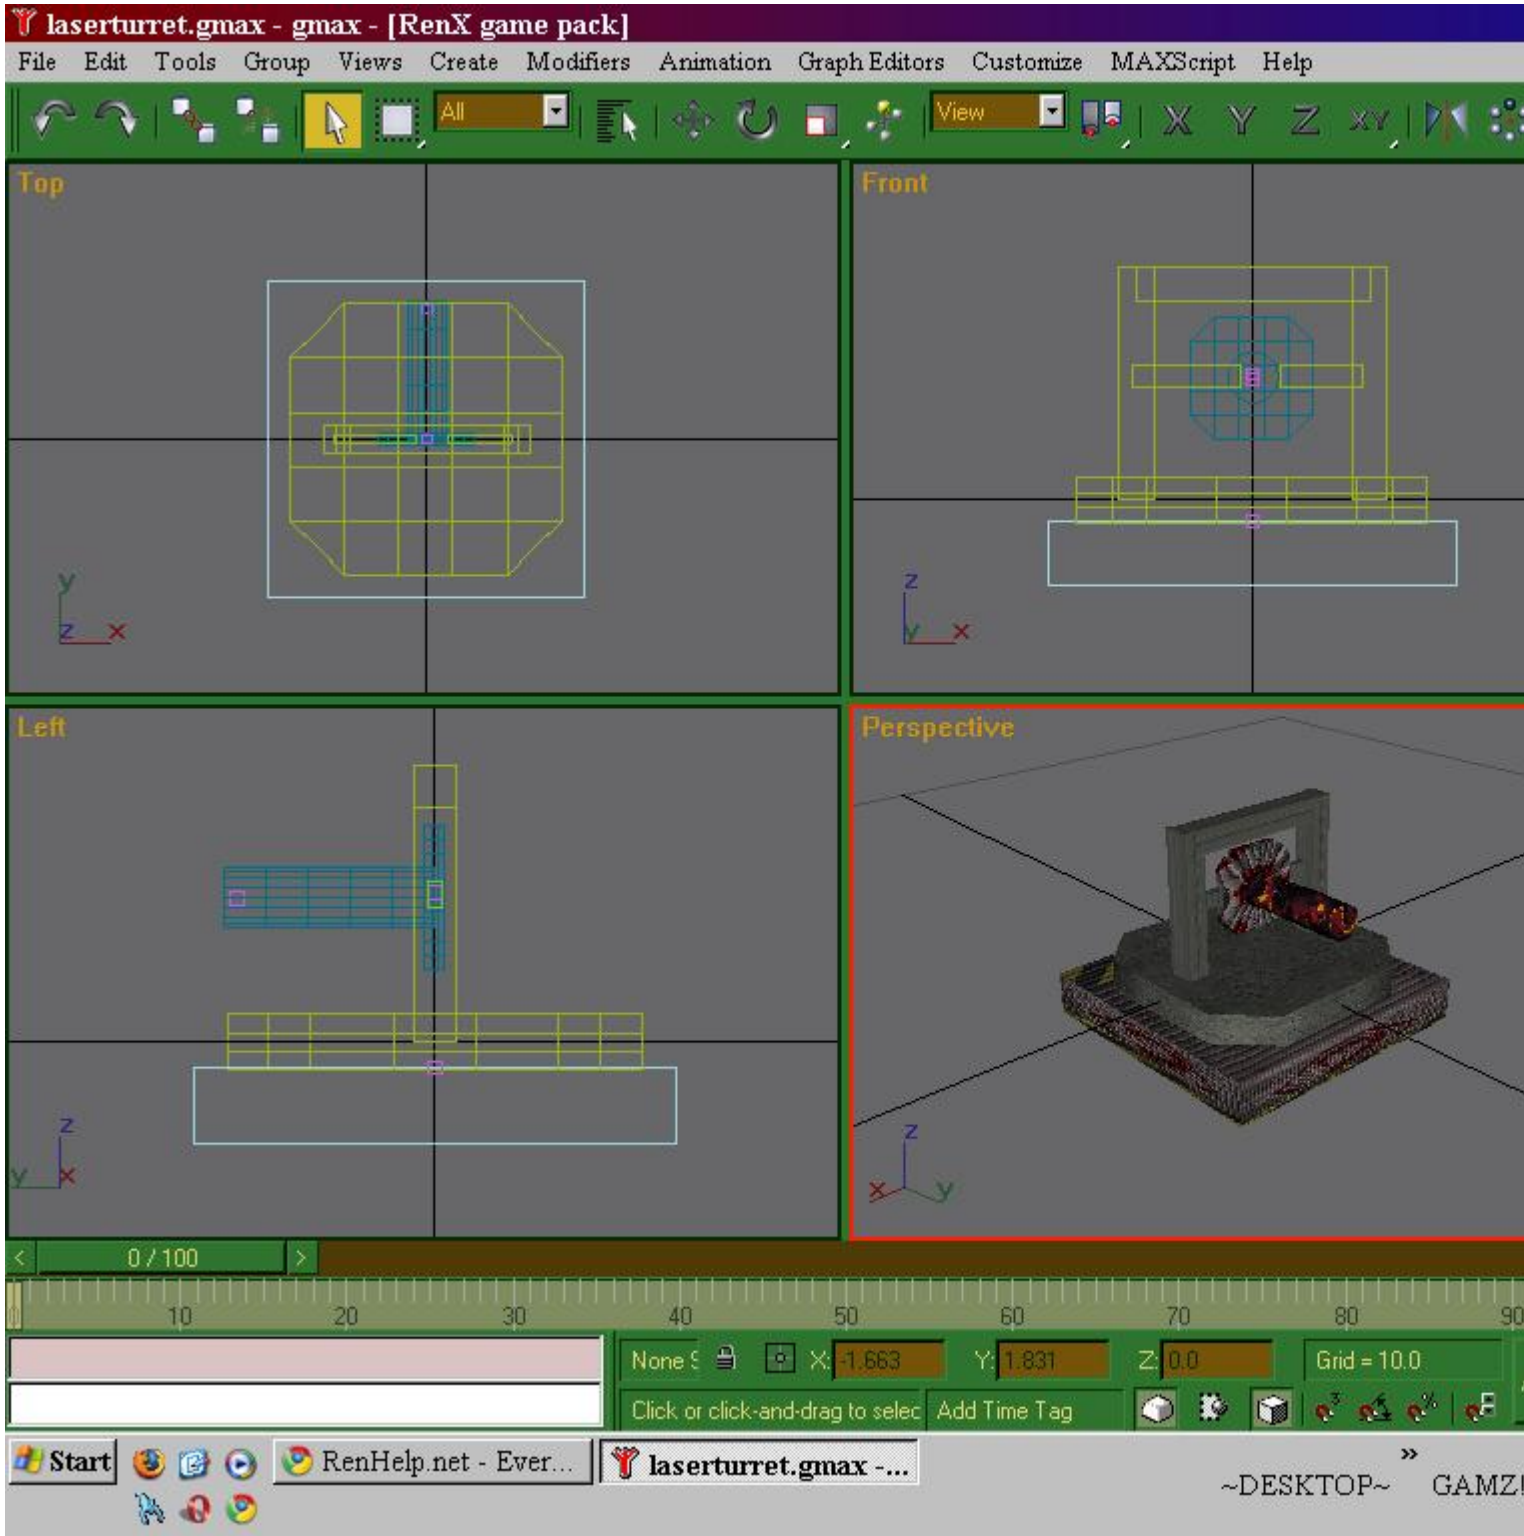


Subject: My First Models

Posted by [Altzan](#) on Tue, 21 Oct 2008 22:19:03 GMT

[View Forum Message](#) <> [Reply to Message](#)

Apart from them being as ugly as sin, what can I improve on?
Chain Turret ThingTesla TurretBathtub Car, LOLSome Terrain

File Attachments

1) [1.JPG](#), downloaded 355 times

2) [2.JPG](#), downloaded 343 times

3) [3.JPG](#), downloaded 338 times

4) [4.JPG](#), downloaded 330 times

0 / 100

10 20 30 40 50 60 70 80 90

None X: -96.84 Y: 88.971 Z: 0.0 Grid = 10.0