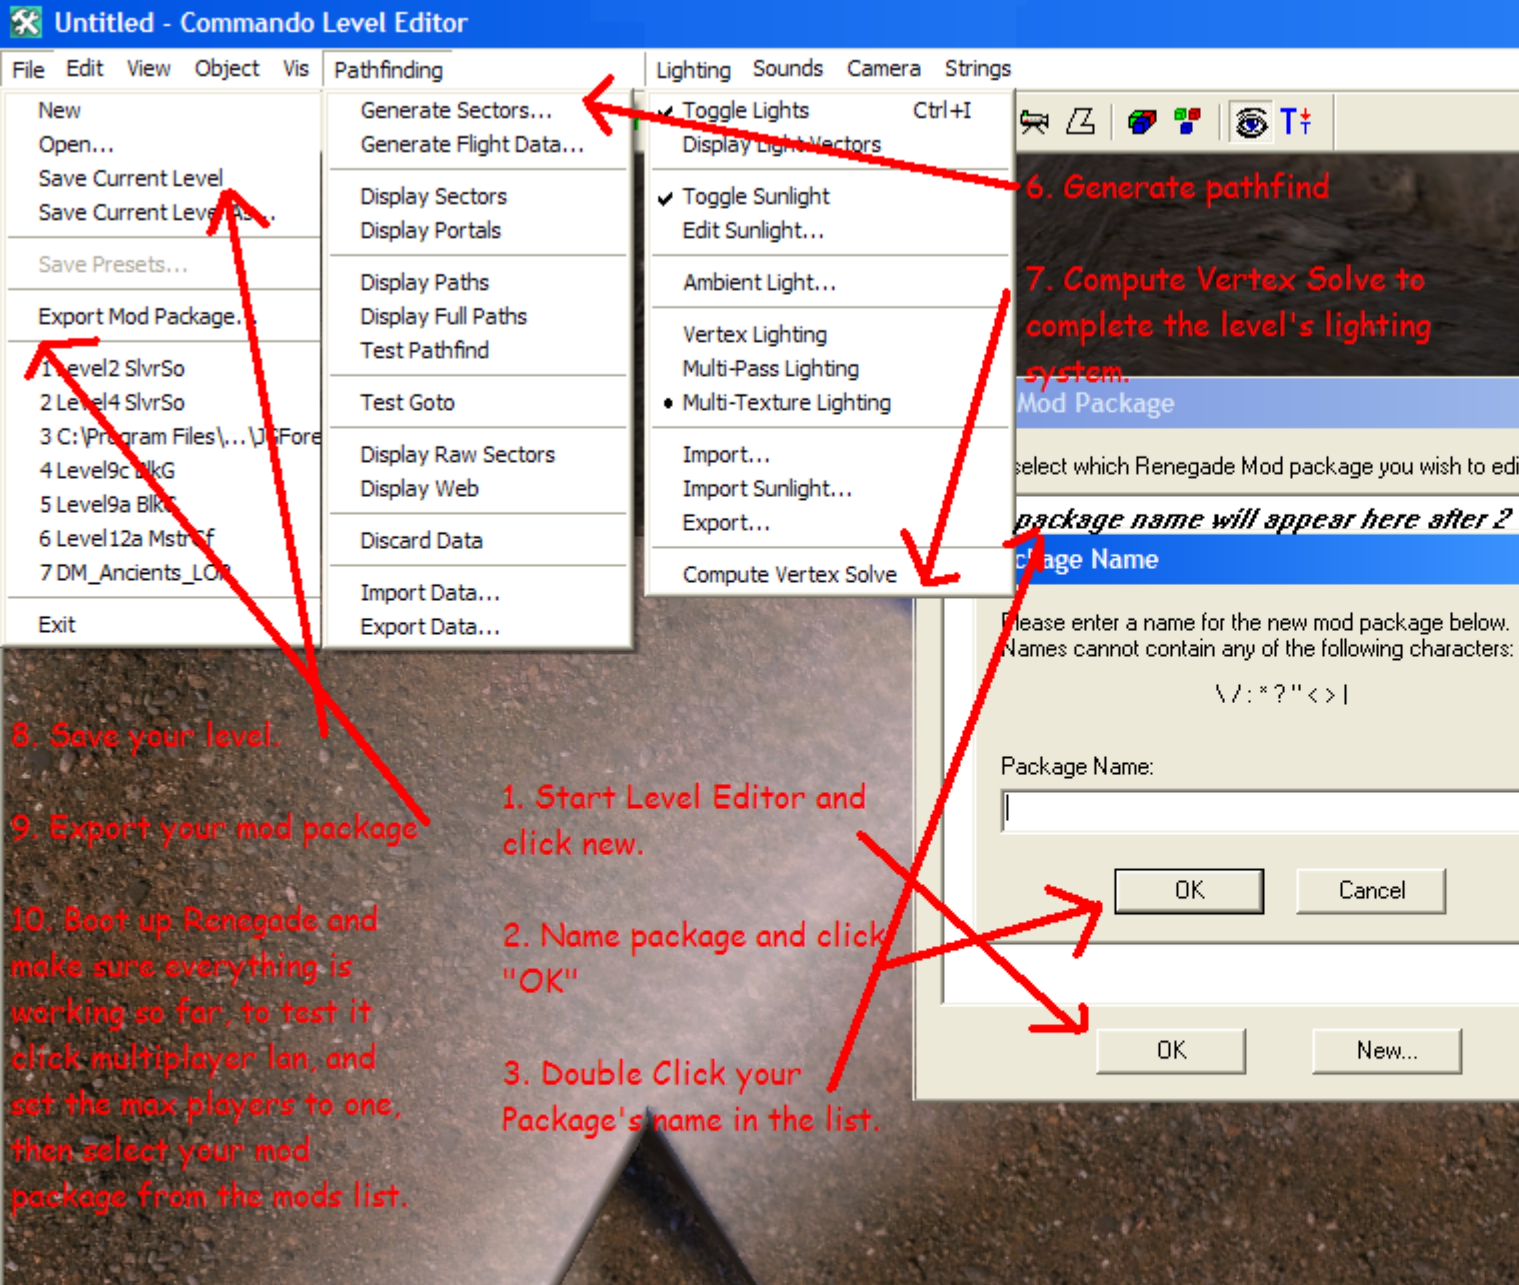

Subject: Re: Intro + Some Questions
Posted by [Jerad2142](#) on Thu, 16 Oct 2008 15:51:06 GMT
[View Forum Message](#) <> [Reply to Message](#)

File Attachments

1) [basic setup with stepsB.PNG](#), downloaded 587 times

TimeManager::Update: warning, frame 706 was slow (5792 ms)
TimeManager::Update: warning, frame 707 was slow (2782 ms)
TimeManager::Update: warning, frame 722 was slow (65960 ms)

I RAN OUT OF SPACE, SO I DID NOT EXPLAIN HOW TO DO VIS, BUT VIS IS NO