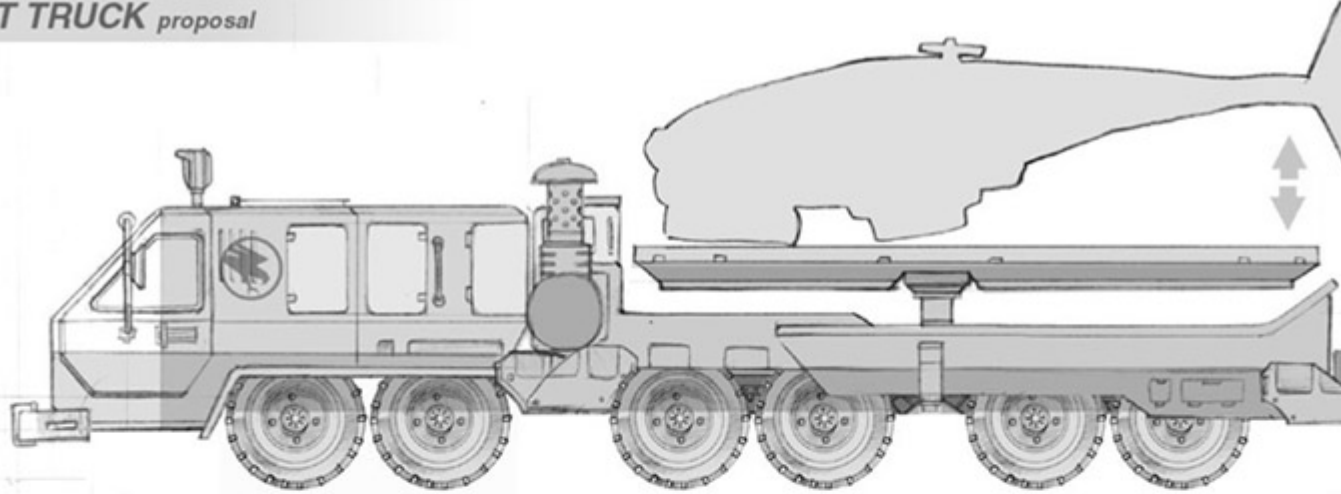

ORCA LIFT TRUCK *proposal*

2) [GDI_OrcaLift_Asset.jpg](#), downloaded 700 times