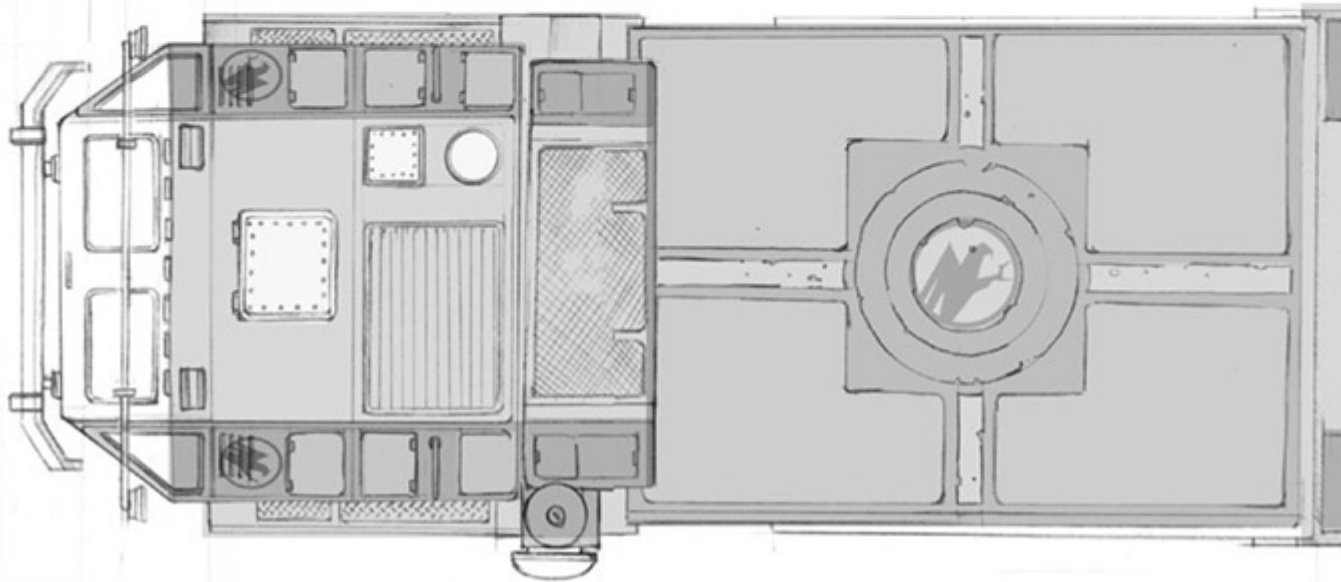

ORCA LIFT TRUCK *proposal*

2) [GDI_OrcaLift_Asset.jpg](#), downloaded 700 times