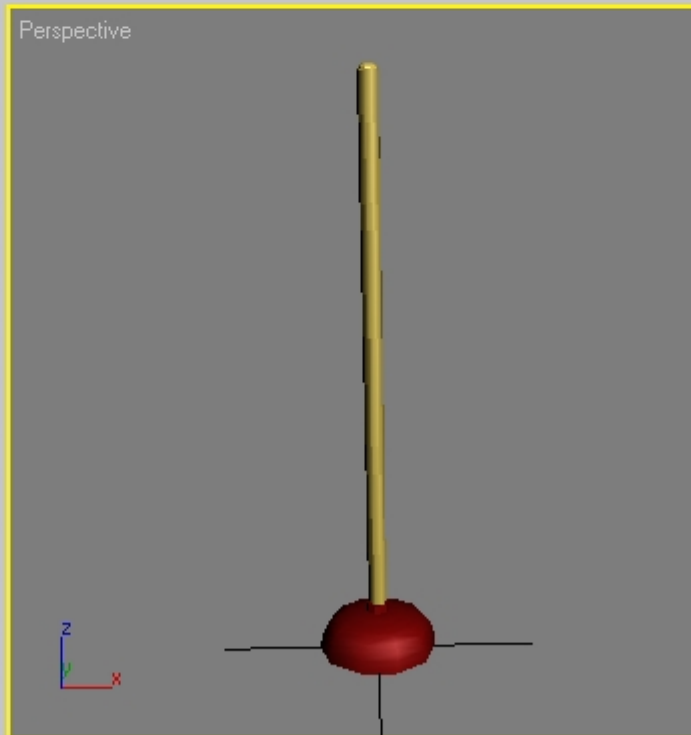


Subject: Re: youre first model

Posted by [Oblivion165](#) on Mon, 22 Oct 2007 22:31:42 GMT

[View Forum Message](#) <> [Reply to Message](#)

Oh lord, its a 800 quad-gillian poly plunger!

There you go, knocked out a quick 200+ one.

File Attachments

1) [plunger.max](#), downloaded 177 times

2) [plunger.jpg](#), downloaded 664 times

0 / 100

10 20 30 40 50 60 70 80 90 100

Click and drag up-and-down to zoom in and out

Grid = 100.0

Add Time Tag