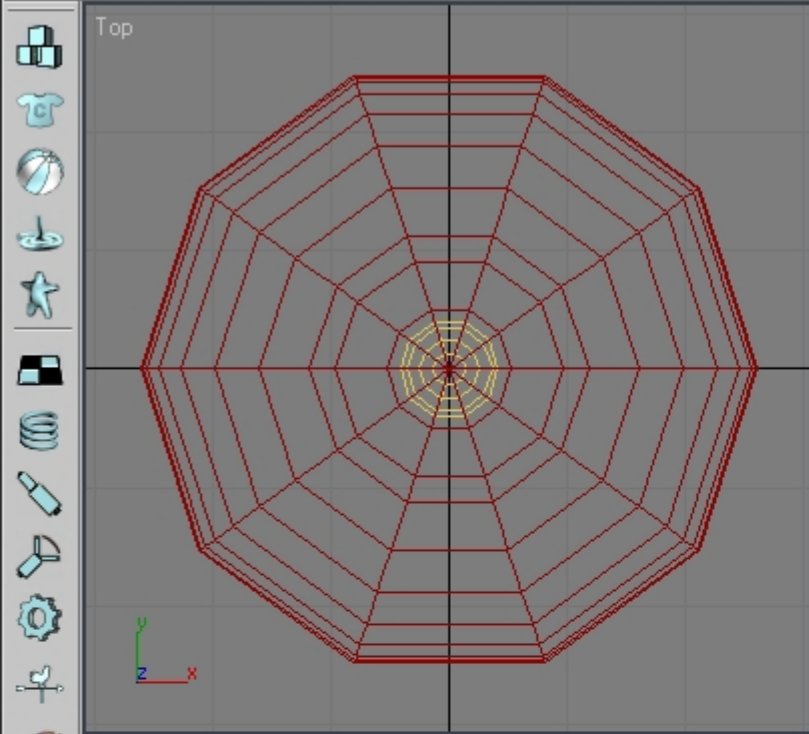


Subject: Re: youre first model

Posted by [Oblivion165](#) on Mon, 22 Oct 2007 22:31:42 GMT

[View Forum Message](#) <> [Reply to Message](#)

Oh lord, its a 800 quad-gillian poly plunger!

There you go, knocked out a quick 200+ one.

File Attachments

1) [plunger.max](#), downloaded 177 times

2) [plunger.jpg](#), downloaded 664 times

0 / 100

10 20 30 40 50 60 70 80 90 100

Click and drag up-and-down to zoom in and out

Grid = 100.0

Add Time Tag