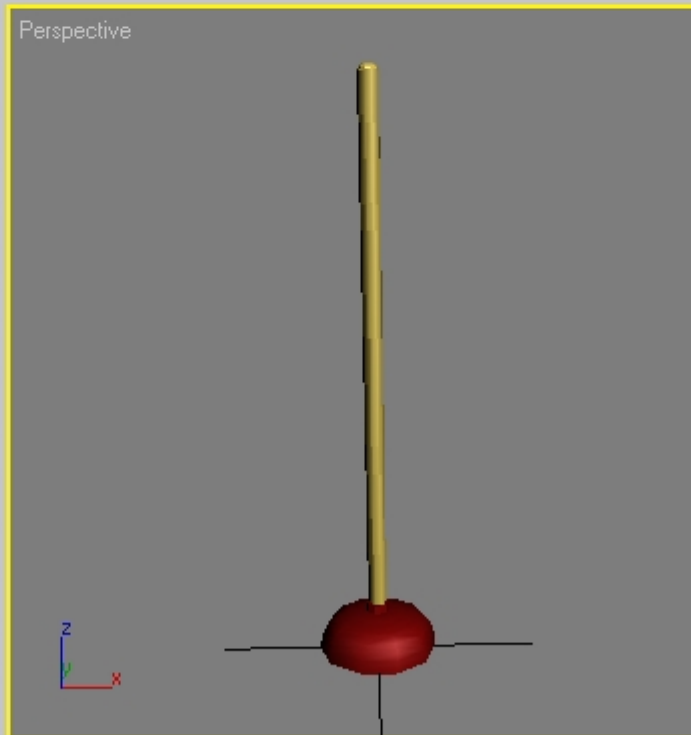


Subject: Re: youre first model

Posted by [Oblivion165](#) on Mon, 22 Oct 2007 22:31:42 GMT

[View Forum Message](#) <> [Reply to Message](#)

Oh lord, its a 800 quad-gillian poly plunger!

There you go, knocked out a quick 200+ one.

File Attachments

- 1) [plunger.max](#), downloaded 65 times
- 2) [plunger.jpg](#), downloaded 221 times

0 / 100

10 20 30 40 50 60 70 80 90 100

Grid = 100.0

Auto Key Selected

Click and drag up-and-down to zoom in and out