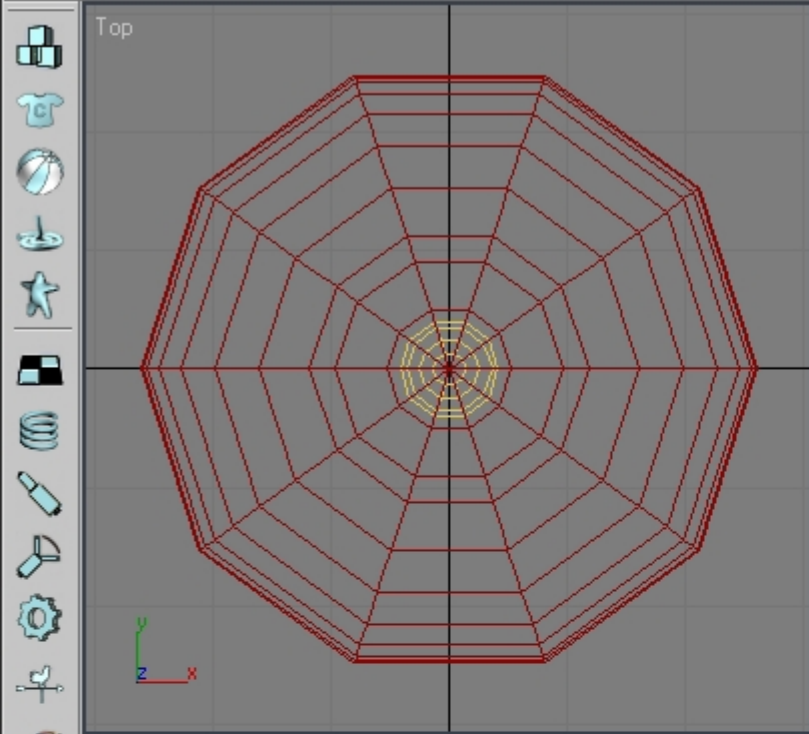


Subject: Re: youre first model

Posted by [Oblivion165](#) on Mon, 22 Oct 2007 22:31:42 GMT

[View Forum Message](#) <> [Reply to Message](#)

Oh lord, its a 800 quad-gillian poly plunger!

There you go, knocked out a quick 200+ one.

File Attachments

- 1) [plunger.max](#), downloaded 65 times
- 2) [plunger.jpg](#), downloaded 221 times

0 / 100

10 20 30 40 50 60 70 80 90 100

Grid = 100.0

Auto Key Selected

Click and drag up-and-down to zoom in and out