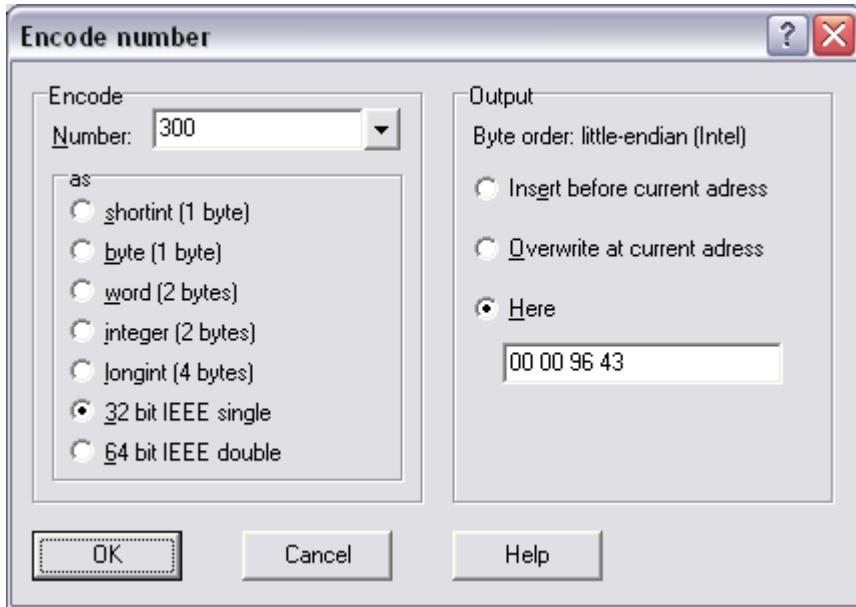

File Attachments

1) [gamever.png](#), downloaded 238 times

 Game.exe 4.296 kB

2) [hexedit.png](#), downloaded 243 times

3) [encoder.png](#), downloaded 241 times

4) [physics.png](#), downloaded 235 times

```
Command >client_physics_optimization 0!  
CLIENT_PHYSICS_OPTIMIZATION [0:1] - Update only visible physic objects on client.
```