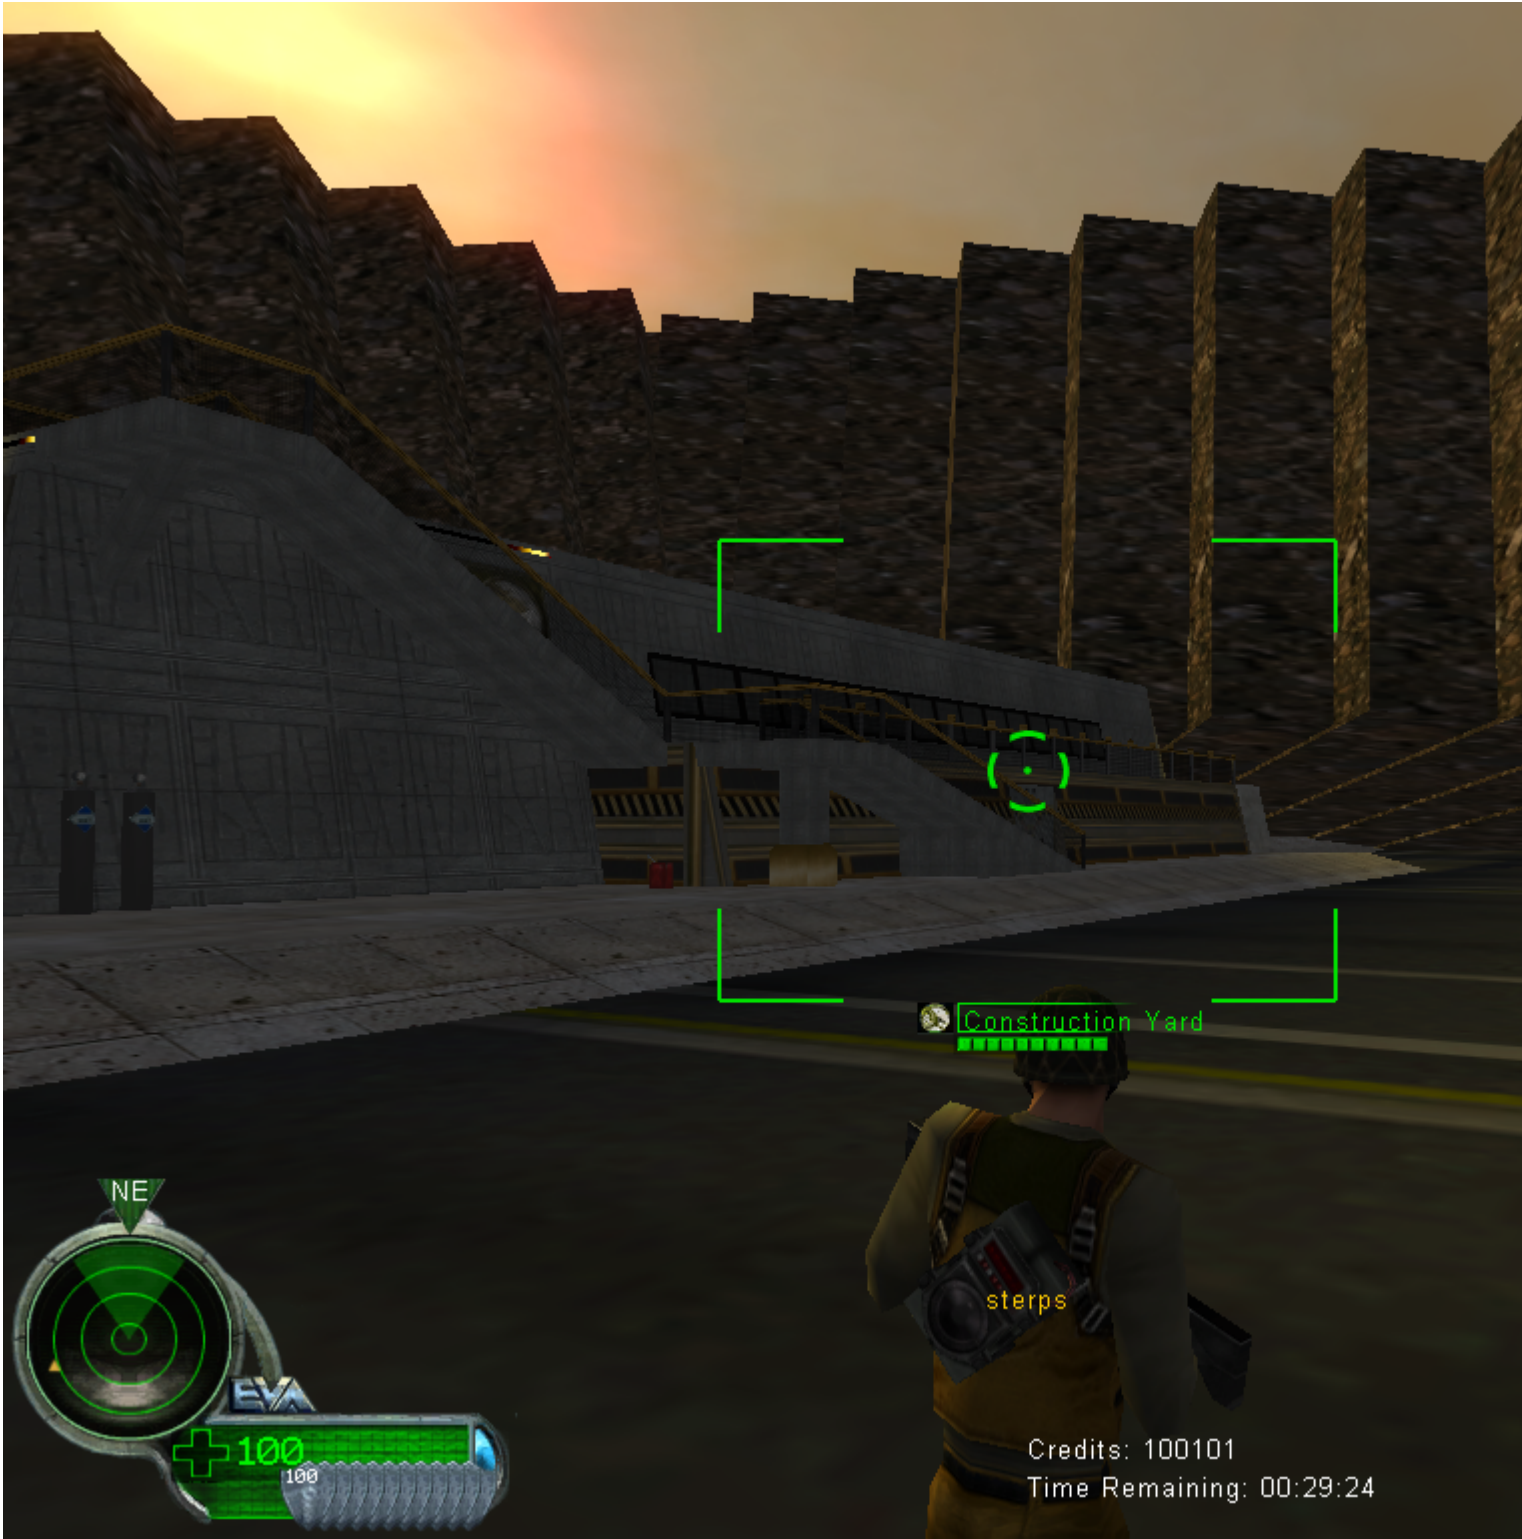


Subject: Re: C&C Epocilation Release!

Posted by [sterps](#) on Tue, 25 Sep 2007 00:49:31 GMT

[View Forum Message](#) <> [Reply to Message](#)

um for some reason the map doesnt work for me. In both bases you walk out and your surrounded by what appears to many giant cubes, there is no escaping your base.

File Attachments

1) [ScreenShot06.png](#), downloaded 409 times

2) [ScreenShot07.png](#), downloaded 405 times