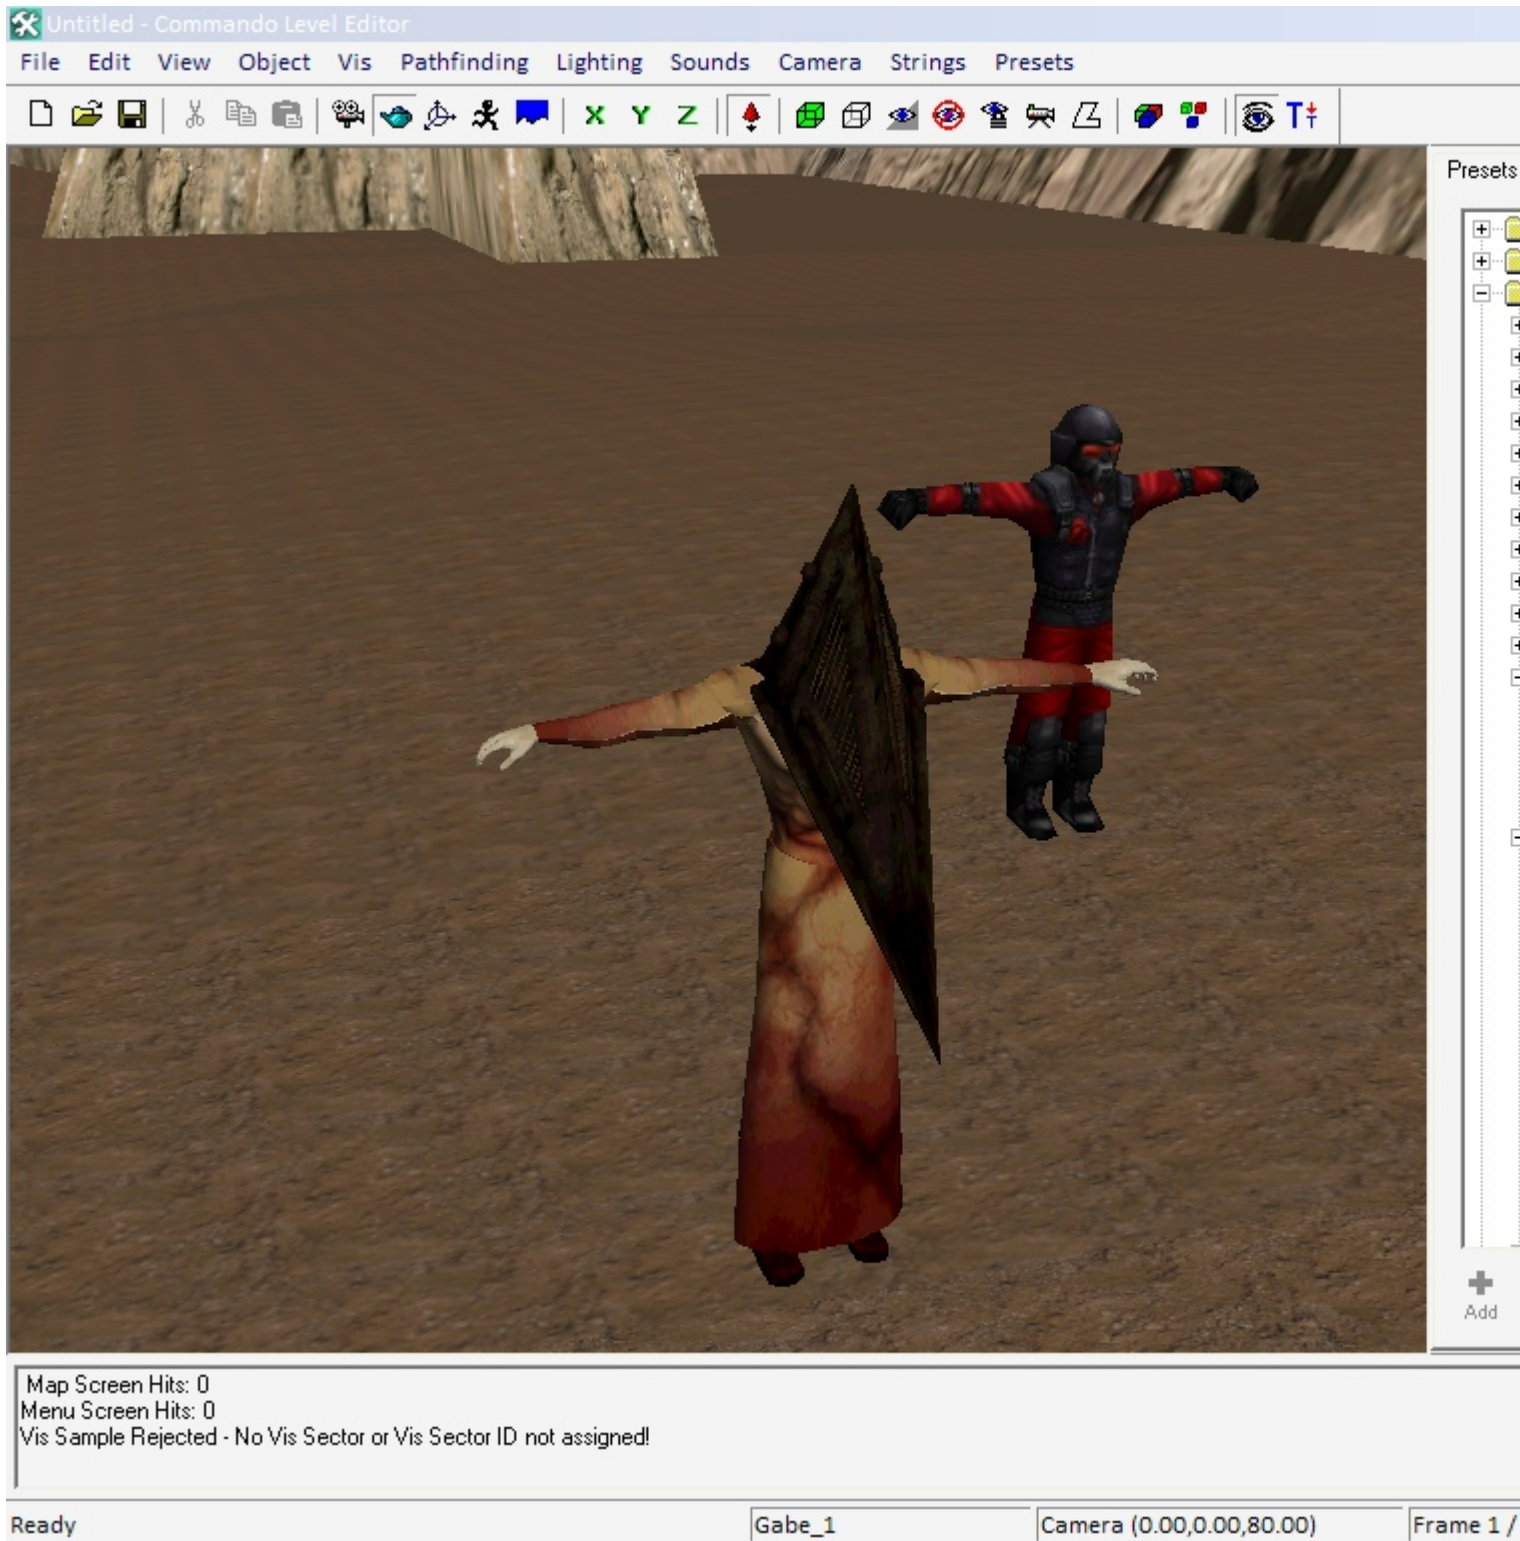

For those of you who have played Silent Hill 2, you'll know who this is.

It Pyramid Head!

Everything seems to work well, except for its head...

Like the other characters in Renegade, P-Head's top part of his head turns, disorienting the large helmet he has on...

Well anyway, here are some pics:

File Attachments

1) [Untitled0-19-3-43.jpg](#), downloaded 274 times

2) [Untitled0-19-16-39.jpg](#), downloaded 277 times

3) [Untitled0-19-16-43.jpg](#), downloaded 273 times

4) [Untitled0-19-17-34.jpg](#), downloaded 272 times