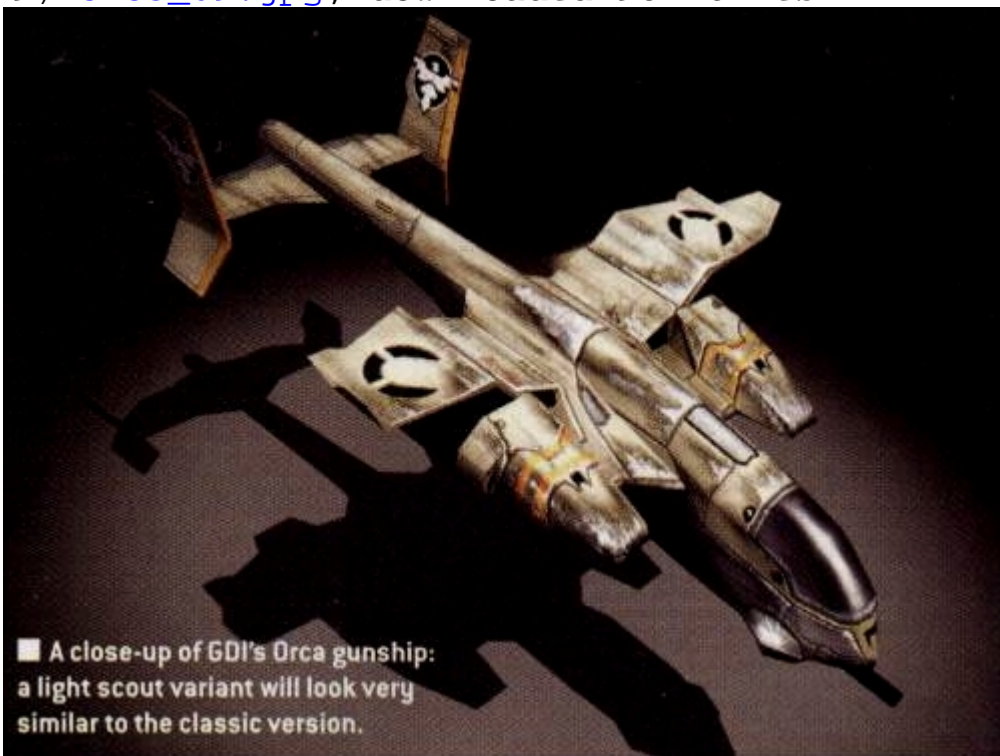

9) [cnc3\\_09.jpg](#), downloaded 982 times

■ A close-up of GDI's Orca gunship:  
a light scout variant will look very  
similar to the classic version.

10) [cnc\\_10.jpg](#), downloaded 984 times