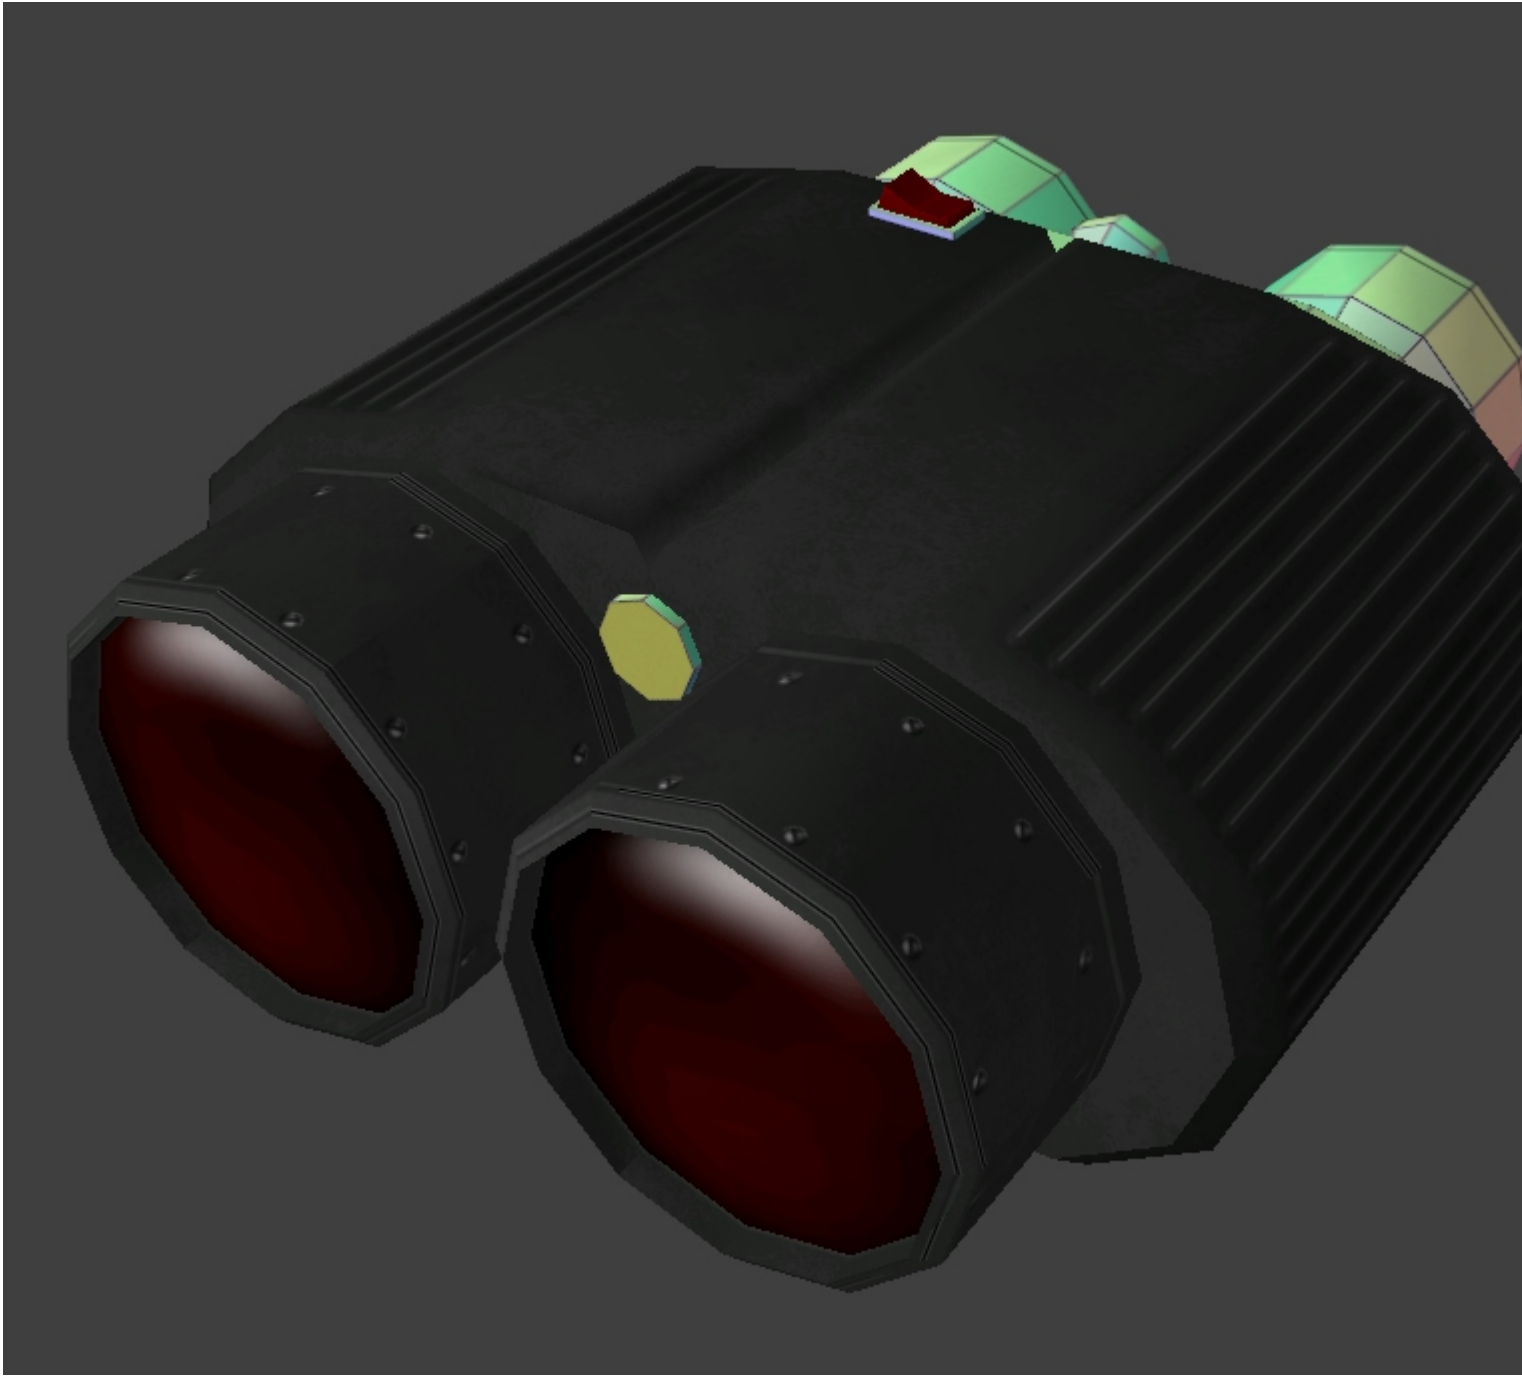

Subject: CnC Reborn : Nod Bino
Posted by [Renardin6](#) on Fri, 13 Jan 2006 02:10:15 GMT
[View Forum Message](#) <> [Reply to Message](#)

I will post work in progress for this model.
Consider it final once I say it is. Before that, just have a look.

1) [bino.jpg](#), downloaded 297 times

2) [nodbinowip.jpg](#), downloaded 260 times