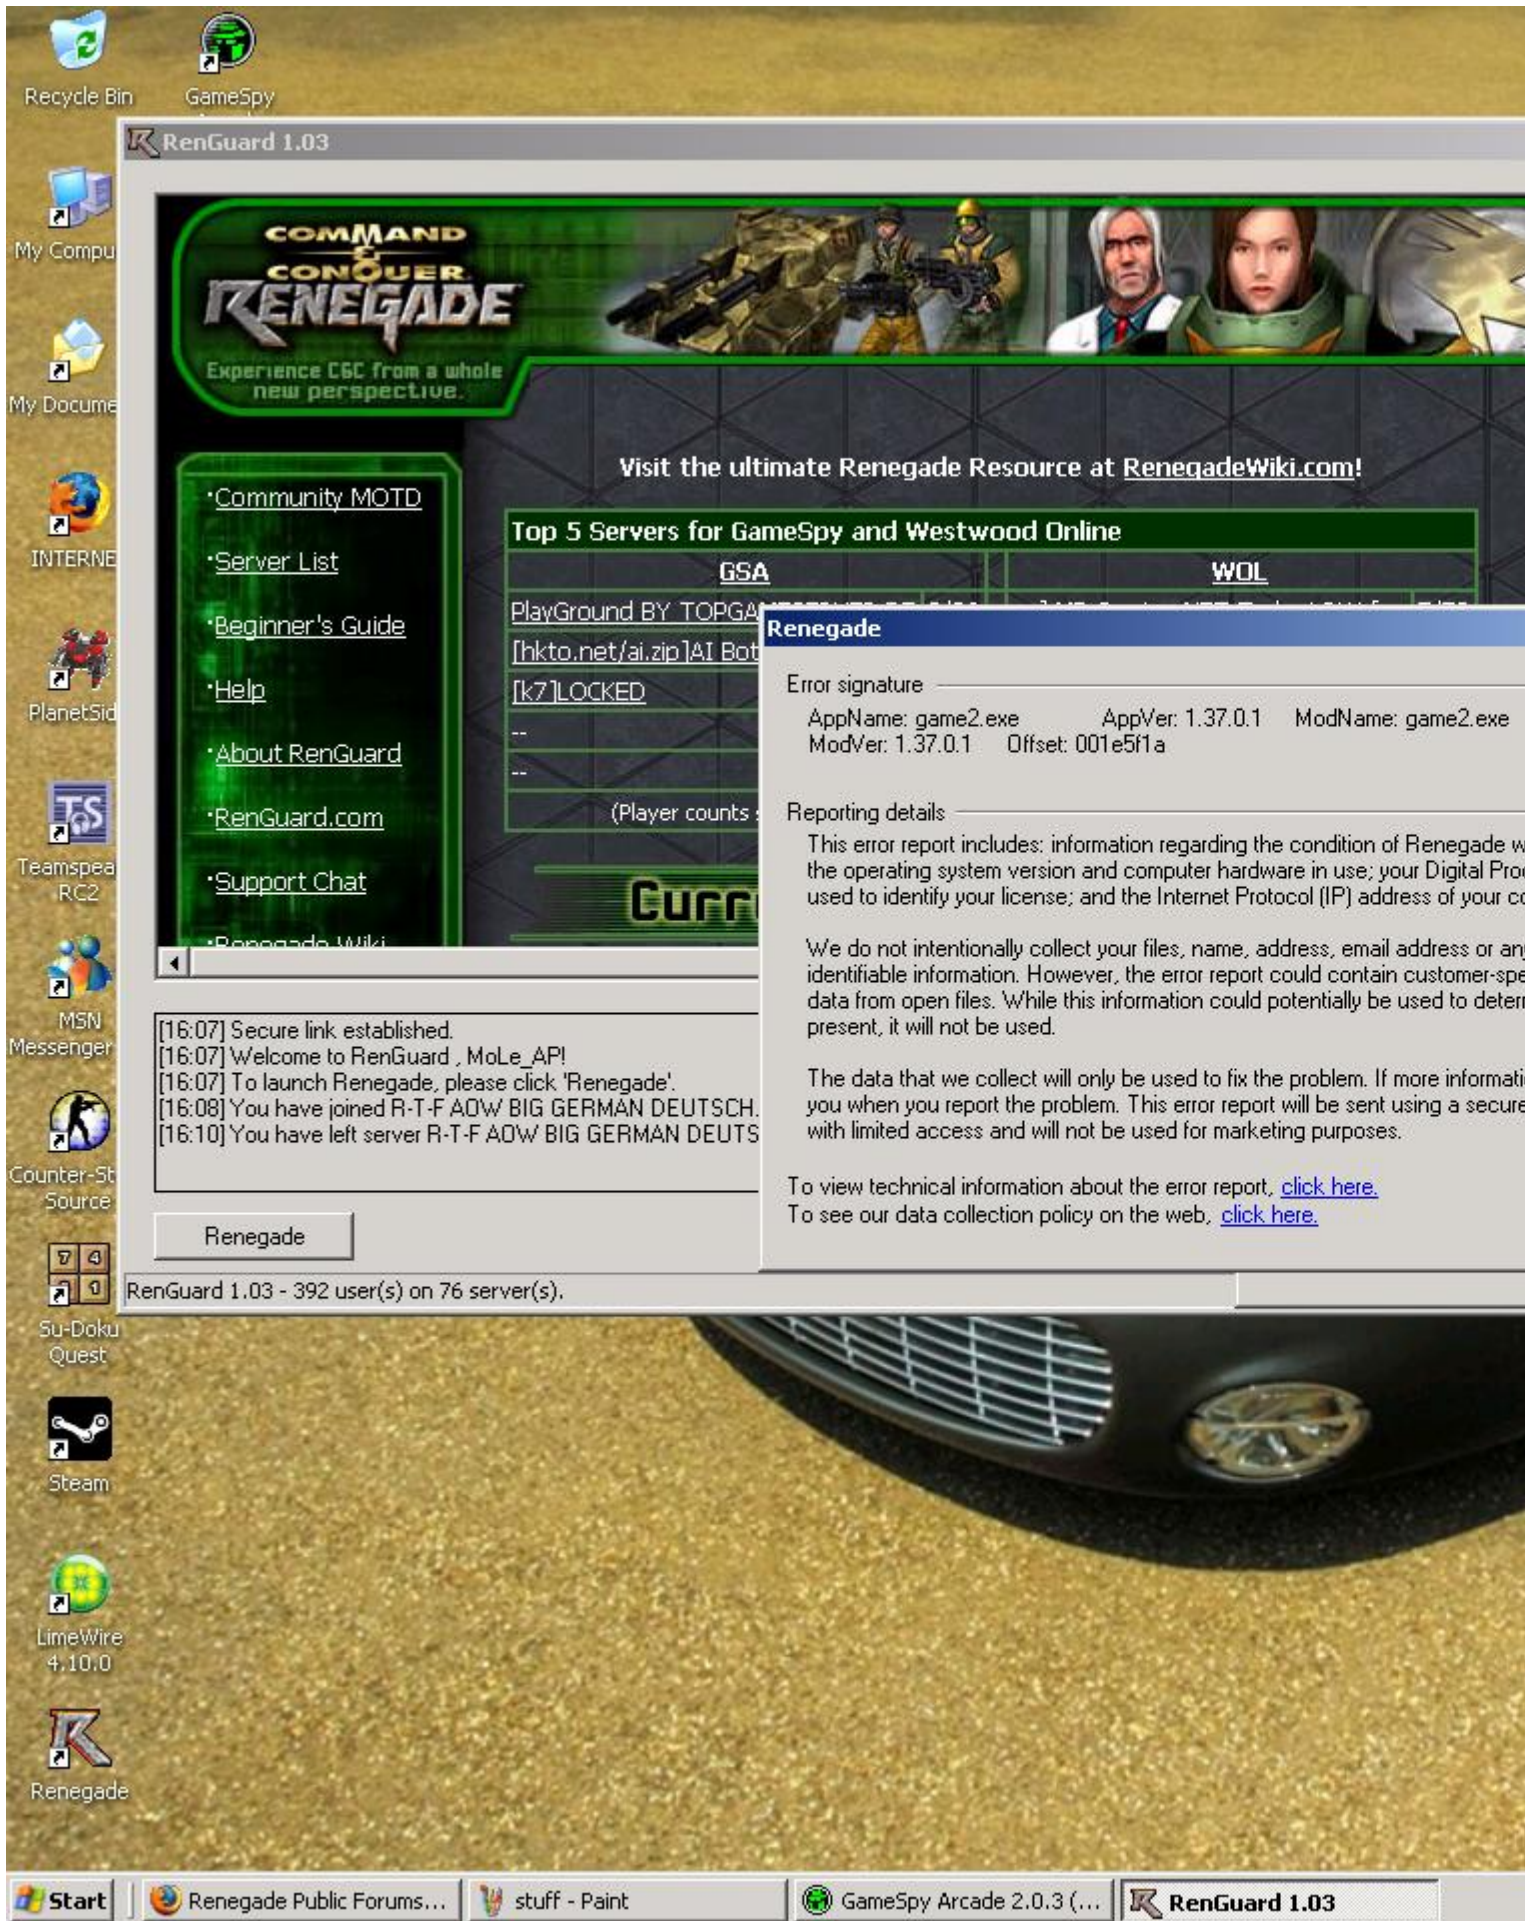

RenGuard 1.03 - 391 user(s) on 76 server(s).

Start

Renegade Public Forums...

untitled - Paint

GameSpy Arcade 2.0.3 (...)

RenGuard 1.03

2) [stuff1.JPG](#), downloaded 228 times

RenGuard 1.03