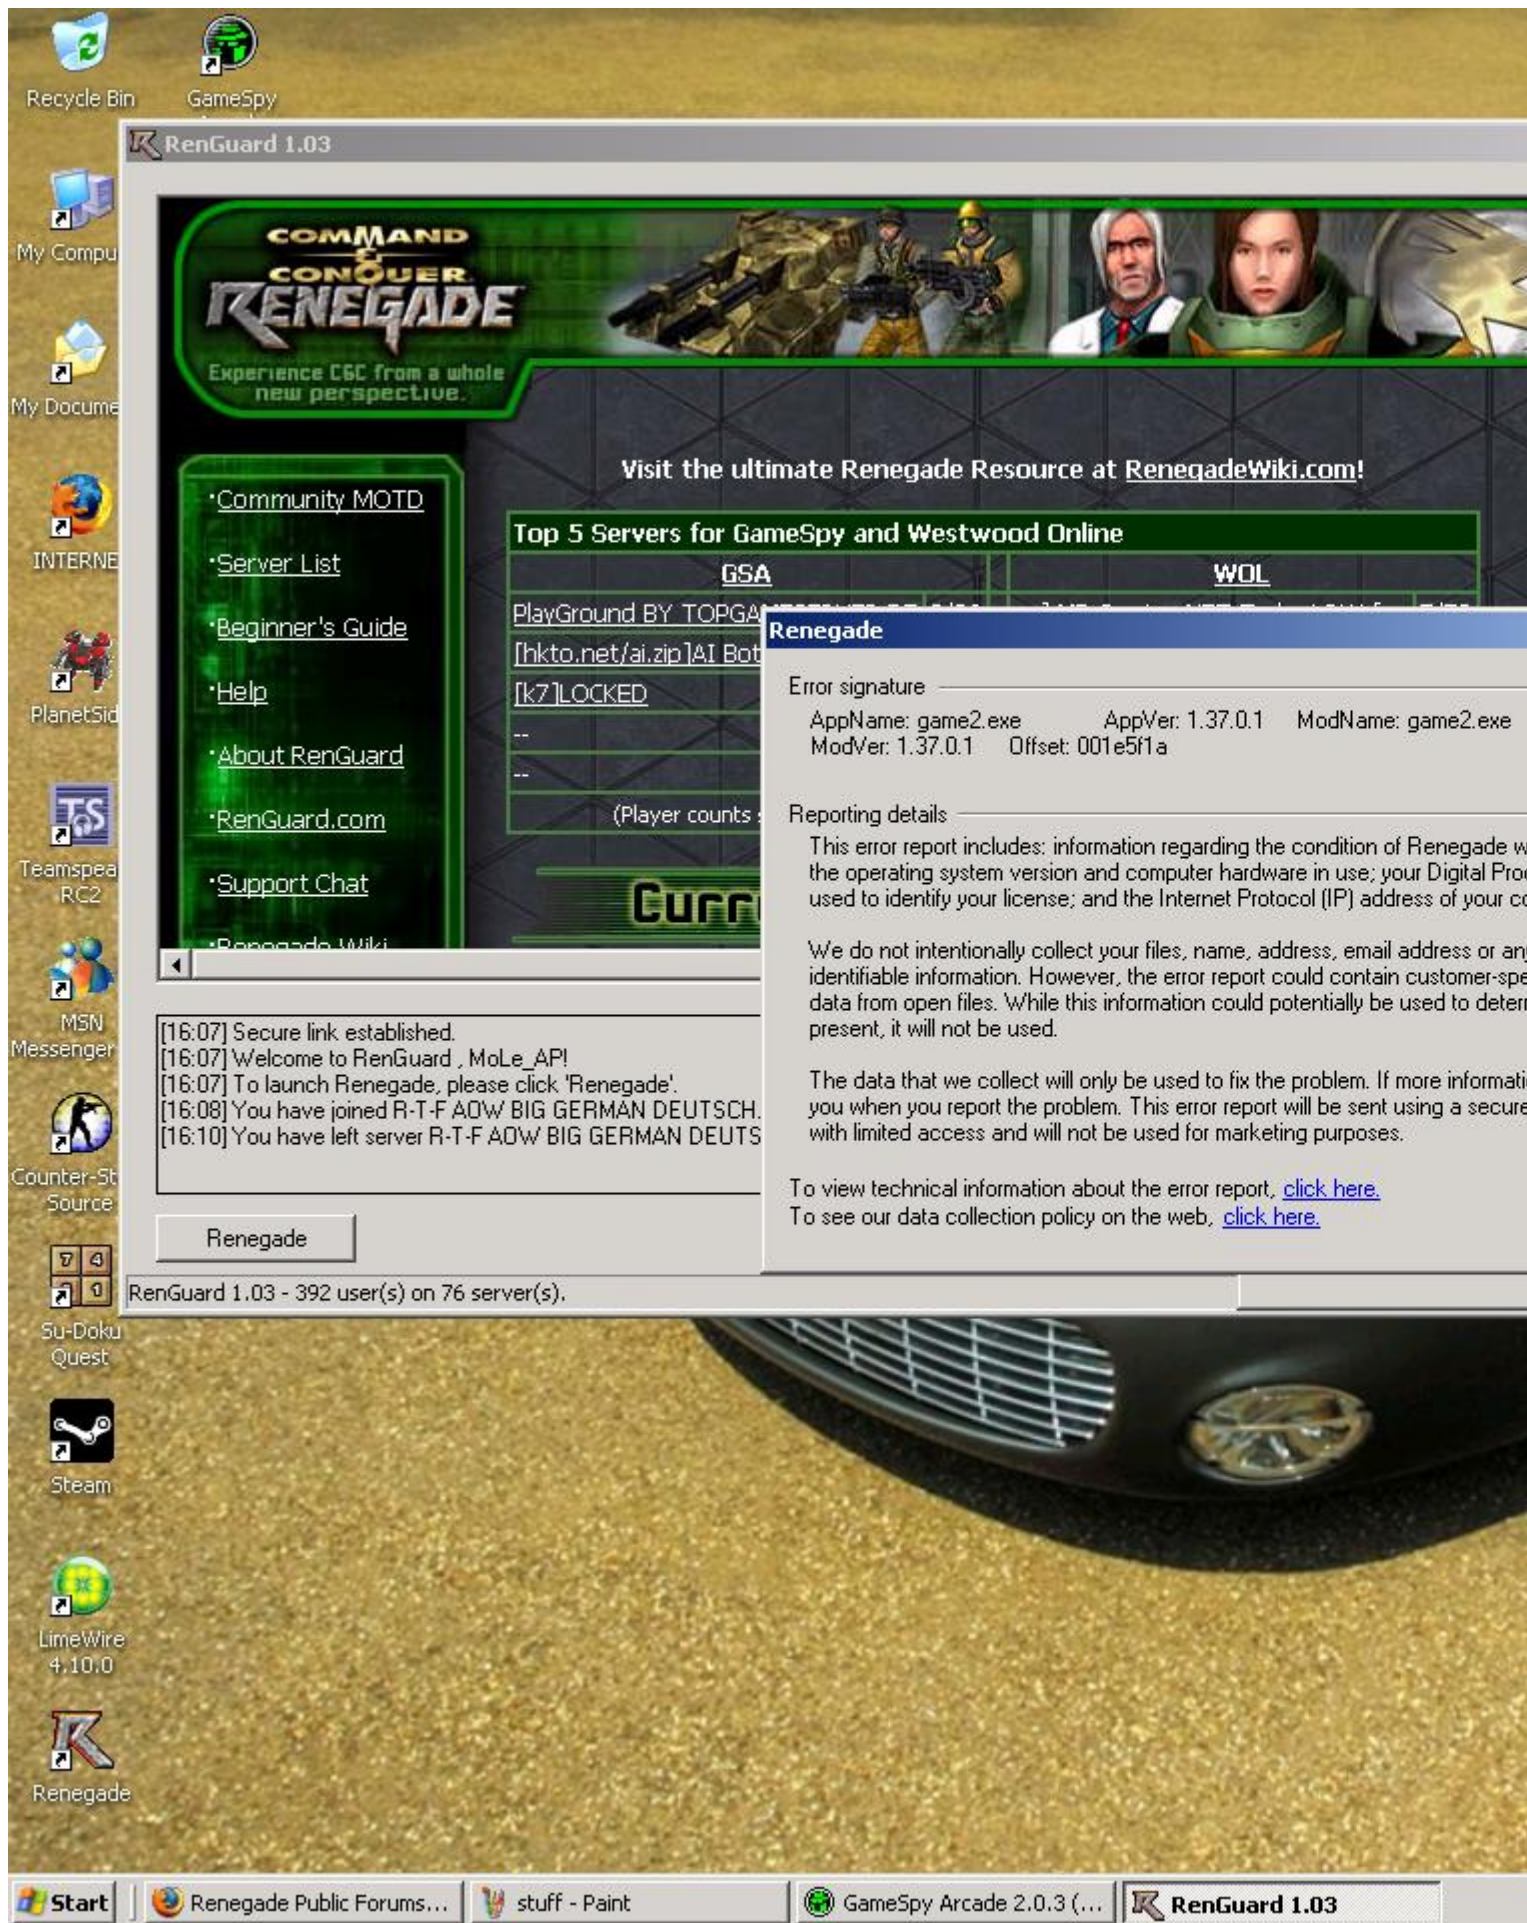

Send Error Report

Start

Renegade Public Forums...

untitled - Paint

GameSpy Arcade 2.0.3 (...)

RenGuard 1.03

2) [stuff1.JPG](#), downloaded 682 times

RenGuard 1.03