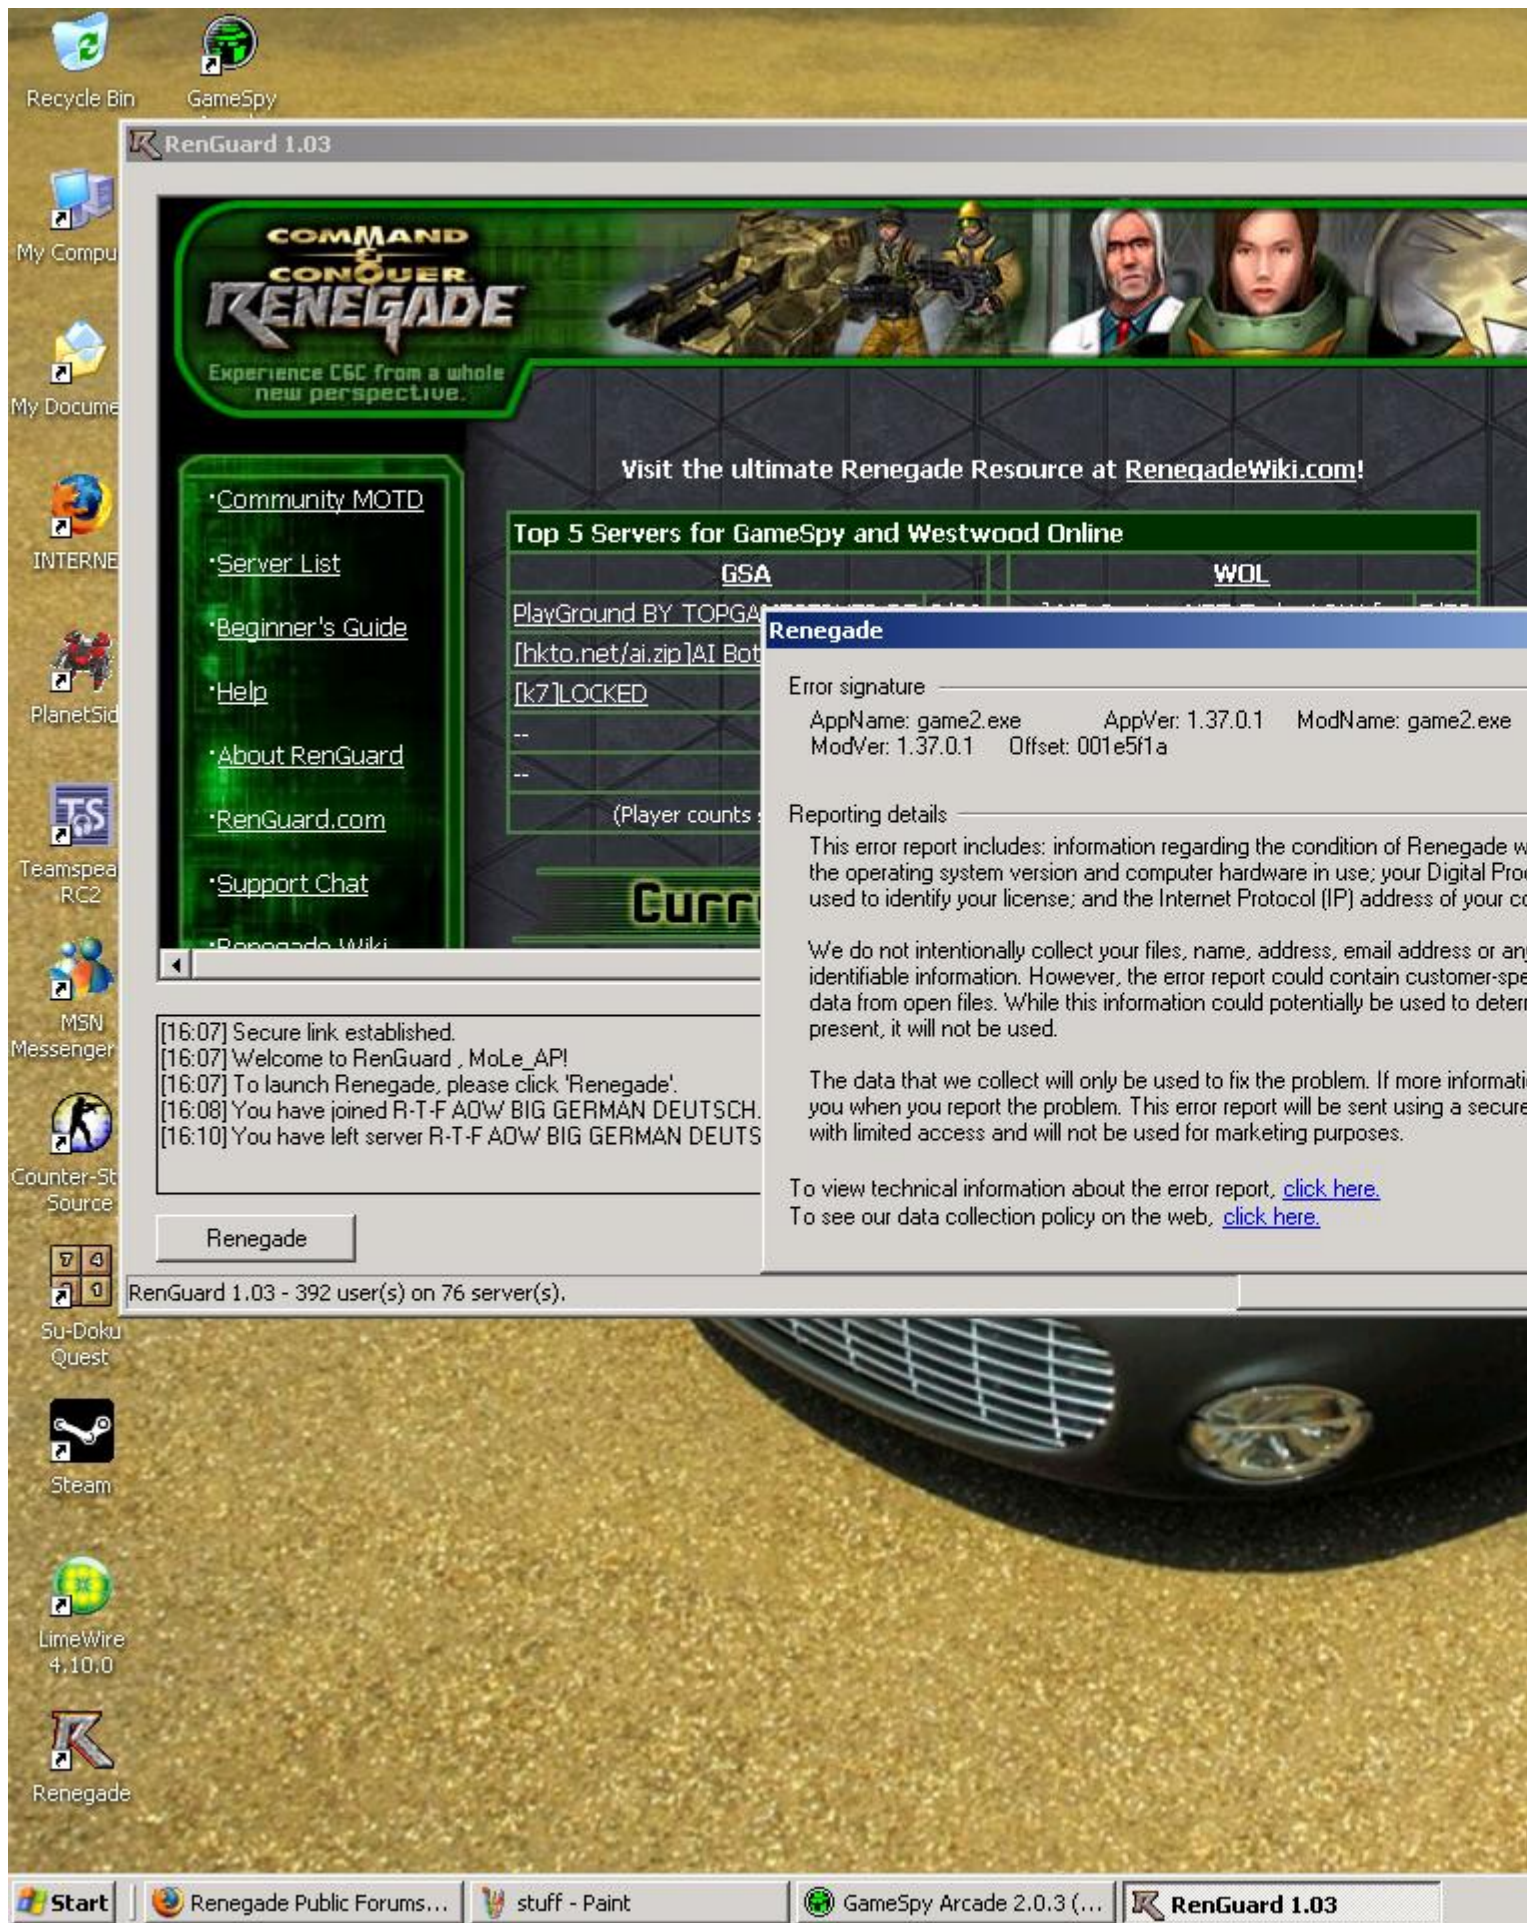

Send Error Report

Start

Renegade Public Forums...

untitled - Paint

GameSpy Arcade 2.0.3 (...)

RenGuard 1.03

2) [stuff1.JPG](#), downloaded 242 times

RenGuard 1.03