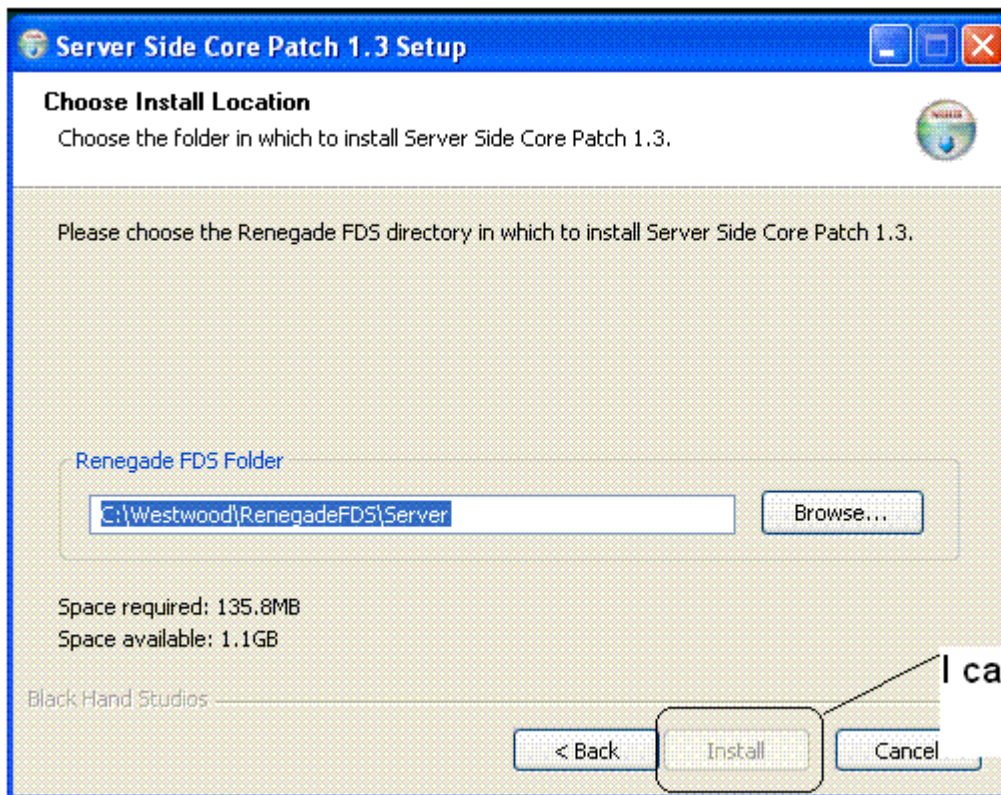

Subject: Install Issue

Posted by [Techson](#) on Wed, 05 Oct 2005 00:21:12 GMT

[View Forum Message](#) <> [Reply to Message](#)

When I go to install the server side core patch 1.3 I can't its blanked out.

File Attachments

---

1) [cp.GIF](#), downloaded 227 times

I can not click it.