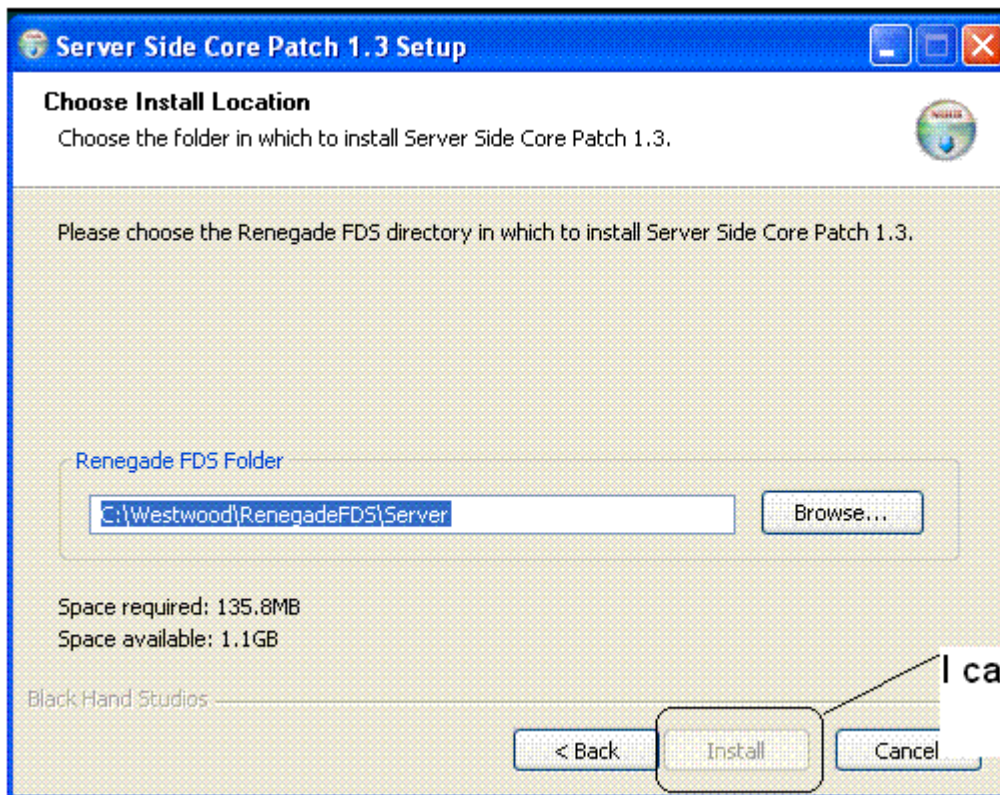

Subject: Install Issue

Posted by [Techson](#) on Wed, 05 Oct 2005 00:21:12 GMT

[View Forum Message](#) <> [Reply to Message](#)

When I go to install the server side core patch 1.3 I can't its blanked out.

File Attachments

---

1) [cp.GIF](#), downloaded 427 times

I can not click it.