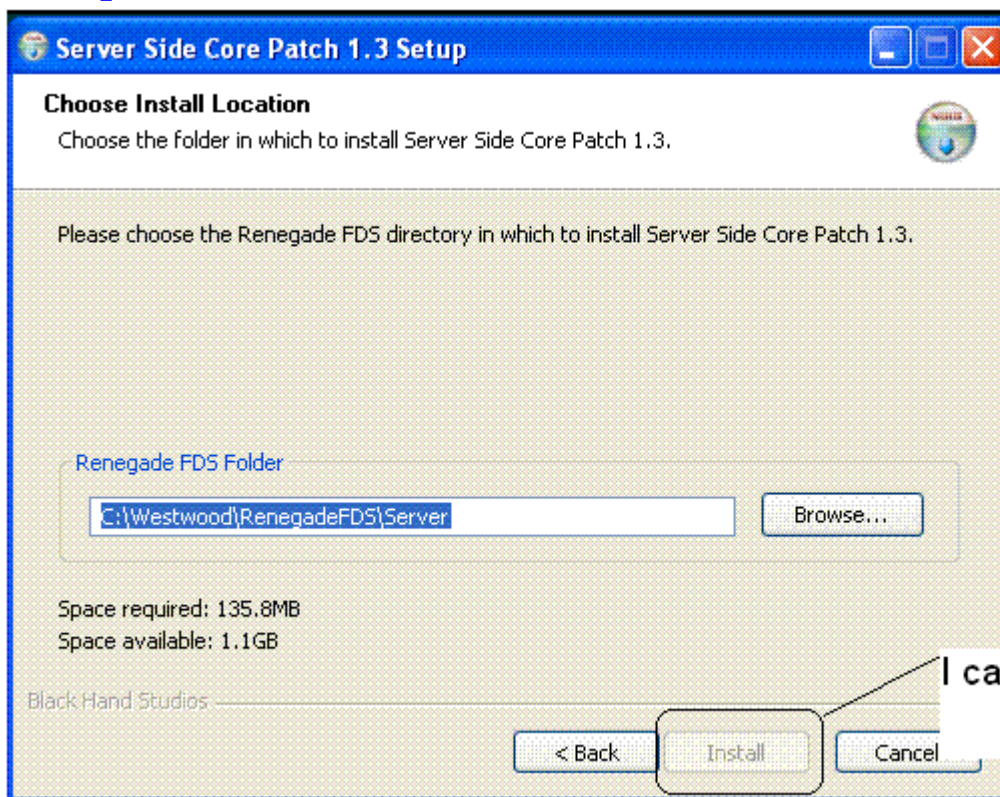

Subject: Install Issue

Posted by [Techson](#) on Wed, 05 Oct 2005 00:21:12 GMT

[View Forum Message](#) <> [Reply to Message](#)

When I go to install the server side core patch 1.3 I can't its blanked out.

File Attachments

---

1) [cp.GIF](#), downloaded 218 times

I can not click it.